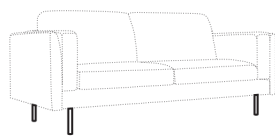

3 seater

3,5 seater

set 1 right / or left
3 seater left / or right + corner 90°
+ bench right / or left

3,5 seater divided

modular system

elements of the modular system

2 seater left / or right

2 seater without armrests

3 seater left / or right

3 seater without armrests

3,5 seater left / or right

3,5 seater without armrests

bench right / or left

corner 90°

extra dimensions

depth of seat

legs

no. 141
wood

no. 177
metal chrome,
painted black

All legs can be fixed to both armrests:

under armrest

under frame

profile

standard