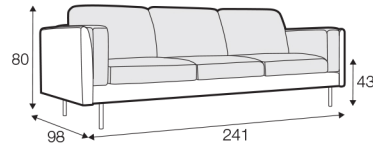

STD standard

LUX lux

COVERS

FC fixed

LCV loose
with velcro

SPECIAL

modular
system

2 seater

3 seater

3,5 seater

set 1 right / or left
3 seater left / or right + corner 90°
+ bench right / or left

3,5 seater divided

modular system

elements of the modular system

2 seater left / or right

2 seater without armrests

3 seater left / or right

3 seater without armrests

3,5 seater left / or right

3,5 seater without armrests

bench right / or left

corner 90°

extra dimensions

depth of seat