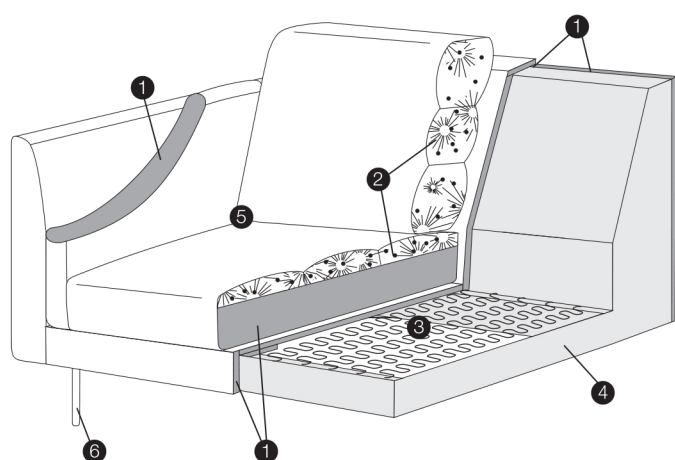

lux

1. polyurethane foam/high resilient polyurethane foam
2. cushion chamber with mix of feather and silicone balls
3. springs
4. solid wood and wood based elements
5. fabric or leather
6. solid wood or metal legs