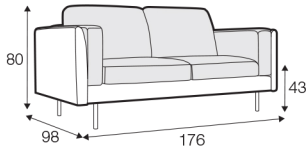

STD standard

LUX lux

COVERS

FC fixed

LCV loose
with velcro

SPECIAL

modular
system

2 seater

3 seater

3,5 seater

set 1 right / or left
3 seater left / or right + corner 90°
+ bench right / or left

3,5 seater divided

modular system

elements of the modular system

2 seater left / or right

2 seater without armrests

3 seater left / or right

3 seater without armrests

3,5 seater left / or right

3,5 seater without armrests

bench right / or left

corner 90°

extra dimensions

depth of seat