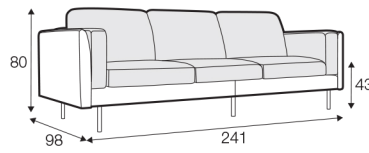

STD standard

LUX lux

COVERS

FC fixed

LCV loose
with velcro

SPECIAL

modular
system

2 seater

3 seater

3,5 seater

set 1 right / or left
3 seater left / or right + corner 90°
+ bench right / or left

3,5 seater divided

modular system

elements of the modular system

2 seater left / or right

2 seater without armrests

3 seater left / or right

3 seater without armrests

3,5 seater left / or right

3,5 seater without armrests

bench right / or left

corner 90°

extra dimensions

depth of seat