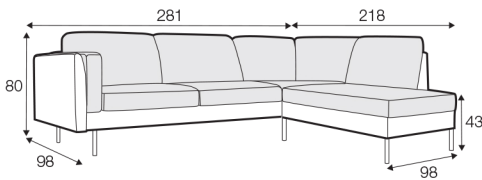

STD standard

LUX lux

COVERS

FC fixed

LCV loose
with velcro

SPECIAL

modular
system

2 seater

3 seater

3,5 seater

set 1 right / or left
3 seater left / or right + corner 90°
+ bench right / or left

3,5 seater divided

modular system

elements of the modular system

2 seater left / or right

2 seater without armrests

3 seater left / or right

3 seater without armrests

3,5 seater left / or right

3,5 seater without armrests

bench right / or left

corner 90°

extra dimensions

depth of seat