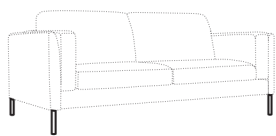

3 seater

3,5 seater

set 1 right / or left
3 seater left / or right + corner 90°
+ bench right / or left

3,5 seater divided

modular system

elements of the modular system

2 seater left / or right

2 seater without armrests

3 seater left / or right

3 seater without armrests

3,5 seater left / or right

3,5 seater without armrests

bench right / or left

corner 90°

extra dimensions

depth of seat

legs

no. 141
wood

no. 177
metal chrome,
painted black

All legs can be fixed to both armrests:

under armrest

under frame

profile

standard