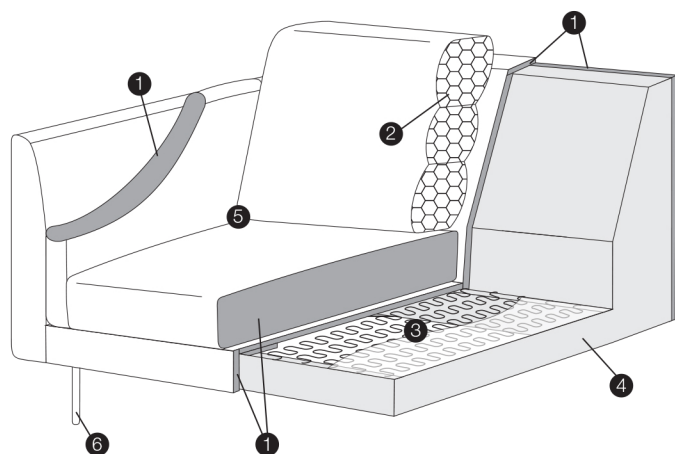

3 seater left / or right

3 seater without armrests

3,5 seater left / or right

3,5 seater without armrests

bench right / or left

corner 90°

extra dimensions

depth of seat

legs

no. 141
wood

no. 177
metal chrome,
painted black

All legs can be fixed to both armrests:

under armrest

under frame

profile

standard