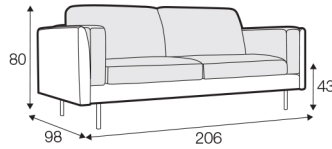

STD standard

LUX lux

COVERS

FC fixed

LCV loose
with velcro

SPECIAL

modular
system

2 seater

3 seater

3,5 seater

set 1 right / or left
3 seater left / or right + corner 90°
+ bench right / or left

3,5 seater divided

modular system

elements of the modular system

2 seater left / or right

2 seater without armrests

3 seater left / or right

3 seater without armrests

3,5 seater left / or right

3,5 seater without armrests

bench right / or left

corner 90°

extra dimensions

depth of seat