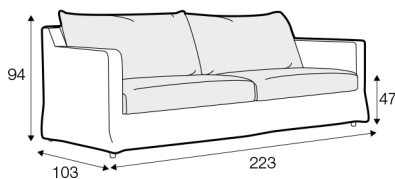

classic

loose

loose with velcro

modular system

Drawing show combinations with armrest II. Combinantons with other armrest are properly longer or shorter in width.
All elements in loose cover with velcro are with french stitching on the armrest.

loose cover elements

armchair

footstool 80x60

2 seater

3 seater

3XL seater divided

loose cover elements with velcro

armchair

footstool 80x60

2 seater

3 seater

3XL seater divided

set 1 right

2 seater left / or right + divan right / or left

set 2 right

3 seater left / or right + divan right / or left

set 3

2 seater left / or right + corner 90° + 2 seater right / or left

set 4 right

2 seater right/ or left + corner 90 + 3 seater left/or right

set 5

3 seater left / or right + corner 90° + 3 seater right / or left