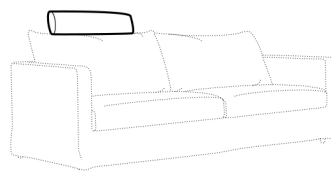

headrest L-80