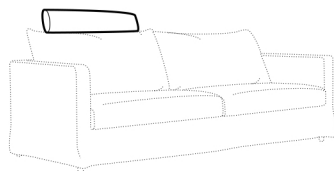

accessories

---

headrest L-90