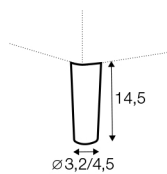

depth of armchair seat

depth of sofa seat

depth of armchair seat without cushions

depth of sofa seat without cushions

accessories

lumbar cushion 90x25
cushion: 3 seater

lumbar cushion 70x25
cushion: 2 seater, 3XL seater

lumbar cushion 55x25
cushion: divan, corner 90°

headrest L-90

headrest L-80

armrest I

armrest II

legs

no. 153
wood

no. 141A
wood
back: only for armchair
with front leg no. 153