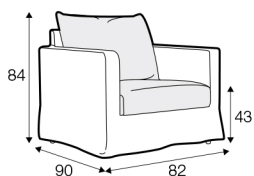

classic

loose

loose with velcro

modular system

Drawing show combinations with armrest II. Combinantons with other armrest are properly longer or shorter in width.
All elements in loose cover with velcro are with french stitching on the armrest.

loose cover elements

armchair

footstool 80x60

2 seater

3 seater

3XL seater divided

loose cover elements with velcro

armchair

footstool 80x60

2 seater

3 seater

3XL seater divided

set 1 right

2 seater left / or right + divan right / or left

set 2 right

3 seater left / or right + divan right / or left

loose cover elements with velcro

2 seater left / or right

2 seater without armrests

3 seater left / or right

3 seater without armrests

divan right / or left

corner 90°

extra dimensions