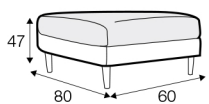

classic

loose

loose with velcro

modular system

Drawing show combinations with armrest II. Combinantons with other armrest are properly longer or shorter in width.
All elements in loose cover with velcro are with french stitching on the armrest.

loose cover elements

armchair

footstool 80x60

2 seater

3 seater

3XL seater divided

loose cover elements with velcro

armchair

footstool 80x60

2 seater

3 seater

3XL seater divided

set 1 right

2 seater left / or right + divan right / or left

set 2 right

3 seater left / or right + divan right / or left

set 3

2 seater left / or right + corner 90° + 2 seater right / or left

set 4 right

2 seater right/ or left + corner 90 + 3 seater left/or right

set 5

3 seater left / or right + corner 90° + 3 seater right / or left