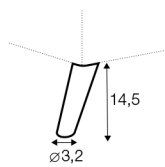

depth of armchair seat

depth of sofa seat

depth of armchair seat without cushions

depth of sofa seat without cushions

accessories

lumbar cushion 90x25
cushion: 3 seater

lumbar cushion 70x25
cushion: 2 seater, 3XL seater

lumbar cushion 55x25
cushion: divan, corner 90°

headrest L-90

headrest L-80

armrest I

armrest II

legs

no. 153
wood

no. 141A
wood
back: only for armchair
with front leg no. 153