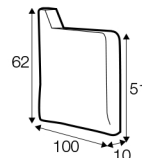

depth of armchair seat

depth of sofa seat

depth of armchair seat without cushions

depth of sofa seat without cushions

accessories

lumbar cushion 90x25
cushion: 3 seater

lumbar cushion 70x25
cushion: 2 seater, 3XL seater

lumbar cushion 55x25
cushion: divan, corner 90°

headrest L-90

headrest L-80

armrest I

armrest II

legs

no. 153
wood

no. 141A
wood
back: only for armchair
with front leg no. 153