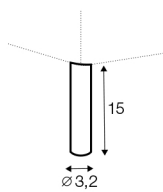

depth of armchair seat

depth of sofa seat

depth of armchair seat without cushions

depth of sofa seat without cushions

accessories

lumbar cushion 90x25
cushion: 3 seater

lumbar cushion 70x25
cushion: 2 seater, 3XL seater

lumbar cushion 55x25
cushion: divan, corner 90°

headrest L-90

headrest L-80

armrest I

armrest II

legs

no. 153
wood

no. 141A
wood
back: only for armchair
with front leg no. 153