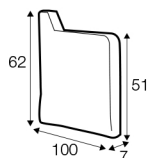

depth of armchair seat

depth of sofa seat

depth of armchair seat without cushions

depth of sofa seat without cushions

accessories

lumbar cushion 90x25
cushion: 3 seater

lumbar cushion 70x25
cushion: 2 seater, 3XL seater

lumbar cushion 55x25
cushion: divan, corner 90°

headrest L-90

headrest L-80

armrest I

armrest II

legs

no. 153
wood

no. 141A
wood
back: only for armchair
with front leg no. 153