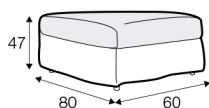

classic

loose

loose with velcro

modular system

Drawing show combinations with armrest II. Combinantons with other armrest are properly longer or shorter in width.
All elements in loose cover with velcro are with french stitching on the armrest.

loose cover elements

armchair

footstool 80x60

2 seater

3 seater

3XL seater divided

loose cover elements with velcro

armchair