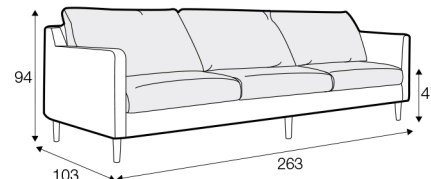

classic

loose

loose with velcro

modular system

Drawing show combinations with armrest II. Combinantons with other armrest are properly longer or shorter in width.
All elements in loose cover with velcro are with french stitching on the armrest.

loose cover elements

armchair

footstool 80x60

2 seater

3 seater

3XL seater divided

loose cover elements with velcro

armchair

footstool 80x60

2 seater

3 seater

3XL seater divided

set 1 right

2 seater left / or right + divan right / or left

set 2 right

3 seater left / or right + divan right / or left

set 3

2 seater left / or right + corner 90° + 2 seater right / or left

set 4 right

2 seater right/ or left + corner 90 + 3 seater left/or right

set 5

3 seater left / or right + corner 90° + 3 seater right / or left