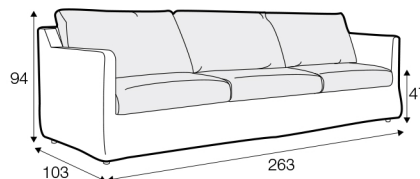

classic

loose

loose with velcro

modular system

Drawing show combinations with armrest II. Combinantons with other armrest are properly longer or shorter in width.
All elements in loose cover with velcro are with french stitching on the armrest.

loose cover elements

armchair

footstool 80x60

2 seater

3 seater

3XL seater divided

loose cover elements with velcro

armchair

footstool 80x60

2 seater

3 seater

3XL seater divided

set 1 right

2 seater left / or right + divan right / or left

set 2 right

3 seater left / or right + divan right / or left

set 3

2 seater left / or right + corner 90° + 2 seater right / or left

set 4 right

2 seater right/ or left + corner 90 + 3 seater left/or right

set 5

3 seater left / or right + corner 90° + 3 seater right / or left