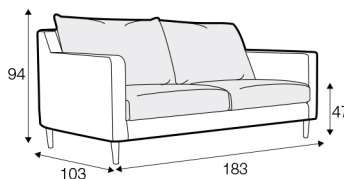

classic

loose

loose with velcro

modular system

Drawing show combinations with armrest II. Combinantons with other armrest are properly longer or shorter in width.
All elements in loose cover with velcro are with french stitching on the armrest.

loose cover elements

armchair

footstool 80x60

2 seater

3 seater

3XL seater divided

loose cover elements with velcro

armchair

footstool 80x60

2 seater

3 seater

3XL seater divided

set 1 right

2 seater left / or right + divan right / or left

set 2 right

3 seater left / or right + divan right / or left

set 3

2 seater left / or right + corner 90° + 2 seater right / or left

set 4 right

2 seater right/ or left + corner 90 + 3 seater left/or right

set 5

3 seater left / or right + corner 90° + 3 seater right / or left