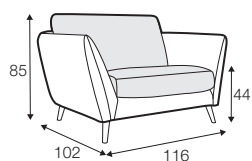

CLS classic

FC fixed

LCV loose with velcro

modular system

All drawings shown height with leg no. 141A H-14.

armchair

armchair wide

footstool 90x70

2 seater

3 seater

3XL seater divided  
with 2 cushions

3XL seater divided  
with 3 cushions

set 1 right / or left  
2 seater left / or right  
+ chaiselongue right / or left

set 2 right / or left  
3 seater left / or right  
+ chaiselongue wide right / or left

set 3 right / or left  
2 seater left / or right + divan right / or left

set 4 right / or left  
3 seater left / or right + divan right / or left

set 6  
divan left + 2 seater without armrests + divan right

set 7 right / or left  
chaiselongue left / or right + 2 seater without armrests  
+ divan right / or left

set 8 right / or left  
3 seater left / or right + corner 90° no. 1 + 2 seater right / or left