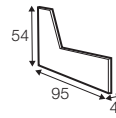

3 seater without armrests

chaiselongue right / or left

chaiselongue wide  
right / or left

divan right / or left

corner 90° no. 1

corner 90° no. 2

## extra dimensions

---

depth of seat

## accessories

---

headrest L-62

headrest L-77

armrest protection

endpart left / or right