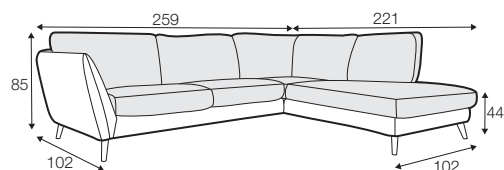

CLS classic

FC fixed

LCV loose with velcro

modular system

All drawings shown height with leg no. 141A H-14.

armchair

armchair wide

footstool 90x70

2 seater

3 seater

3XL seater divided  
with 2 cushions

3XL seater divided  
with 3 cushions

set 1 right / or left  
2 seater left / or right  
+ chaiselongue right / or left

set 2 right / or left  
3 seater left / or right  
+ chaiselongue wide right / or left

set 3 right / or left  
2 seater left / or right + divan right / or left

set 4 right / or left  
3 seater left / or right + divan right / or left

set 6  
divan left + 2 seater without armrests + divan right

set 7 right / or left  
chaiselongue left / or right + 2 seater without armrests  
+ divan right / or left

set 8 right / or left  
3 seater left / or right + corner 90° no. 1 + 2 seater right / or left