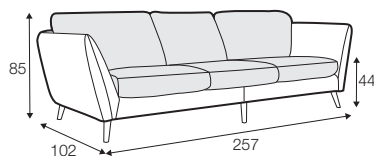

CLS classic

FC fixed

LCV loose with velcro

modular system

All drawings shown height with leg no. 141A H-14.

armchair

armchair wide

footstool 90x70

2 seater

3 seater

3XL seater divided  
with 2 cushions

3XL seater divided  
with 3 cushions

set 1 right / or left  
2 seater left / or right  
+ chaiselongue right / or left

set 2 right / or left  
3 seater left / or right  
+ chaiselongue wide right / or left

set 3 right / or left  
2 seater left / or right + divan right / or left

set 4 right / or left  
3 seater left / or right + divan right / or left

set 6  
divan left + 2 seater without armrests + divan right

set 7 right / or left  
chaiselongue left / or right + 2 seater without armrests  
+ divan right / or left

set 8 right / or left  
3 seater left / or right + corner 90° no. 1 + 2 seater right / or left