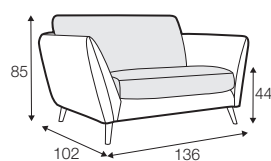

CLS classic

FC fixed

LCV loose with velcro

modular system

All drawings shown height with leg no. 141A H-14.

armchair

armchair wide

footstool 90x70

2 seater

3 seater

3XL seater divided  
with 2 cushions

3XL seater divided  
with 3 cushions

set 1 right / or left  
2 seater left / or right  
+ chaiselongue right / or left

set 2 right / or left  
3 seater left / or right  
+ chaiselongue wide right / or left

set 3 right / or left  
2 seater left / or right + divan right / or left

set 4 right / or left  
3 seater left / or right + divan right / or left

set 6  
divan left + 2 seater without armrests + divan right