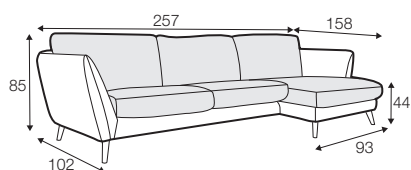

CLS classic

FC fixed

LCV loose with velcro

modular system

All drawings shown height with leg no. 141A H-14.

armchair

armchair wide

footstool 90x70

2 seater

3 seater

3XL seater divided  
with 2 cushions

3XL seater divided  
with 3 cushions

set 1 right / or left  
2 seater left / or right  
+ chaiselongue right / or left

set 2 right / or left  
3 seater left / or right  
+ chaiselongue wide right / or left

set 3 right / or left  
2 seater left / or right + divan right / or left

set 4 right / or left  
3 seater left / or right + divan right / or left

set 6  
divan left + 2 seater without armrests + divan right

set 7 right / or left  
chaiselongue left / or right + 2 seater without armrests  
+ divan right / or left

set 8 right / or left  
3 seater left / or right + corner 90° no. 1 + 2 seater right / or left