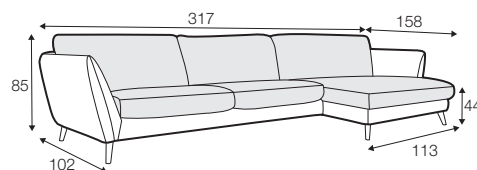

CLS classic

FC fixed

LCV loose with velcro

modular system

All drawings shown height with leg no. 141A H-14.

armchair

armchair wide

footstool 90x70

2 seater

3 seater

3XL seater divided  
with 2 cushions

3XL seater divided  
with 3 cushions

set 1 right / or left  
2 seater left / or right  
+ chaiselongue right / or left

set 2 right / or left  
3 seater left / or right  
+ chaiselongue wide right / or left

set 3 right / or left  
2 seater left / or right + divan right / or left

set 4 right / or left  
3 seater left / or right + divan right / or left

set 6  
divan left + 2 seater without armrests + divan right

set 7 right / or left  
chaiselongue left / or right + 2 seater without armrests  
+ divan right / or left

set 8 right / or left  
3 seater left / or right + corner 90° no. 1 + 2 seater right / or left