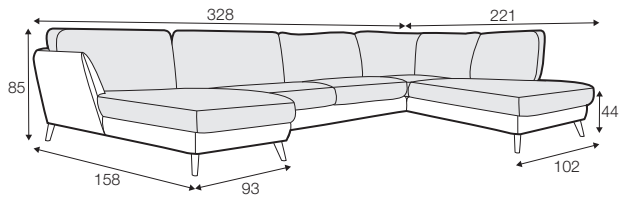

CLS classic

FC fixed

LCV loose with velcro

modular system

All drawings shown height with leg no. 141A H-14.

armchair

armchair wide

footstool 90x70

2 seater

3 seater

3XL seater divided  
with 2 cushions

3XL seater divided  
with 3 cushions

set 1 right / or left  
2 seater left / or right  
+ chaiselongue right / or left

set 2 right / or left  
3 seater left / or right  
+ chaiselongue wide right / or left

set 3 right / or left  
2 seater left / or right + divan right / or left

set 4 right / or left  
3 seater left / or right + divan right / or left

set 6  
divan left + 2 seater without armrests + divan right

set 7 right / or left  
chaiselongue left / or right + 2 seater without armrests  
+ divan right / or left

set 8 right / or left  
3 seater left / or right + corner 90° no. 1 + 2 seater right / or left