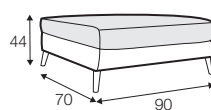

CLS classic

FC fixed

LCV loose with velcro

modular system

All drawings shown height with leg no. 141A H-14.

armchair

armchair wide

footstool 90x70

2 seater

3 seater

3XL seater divided  
with 2 cushions

3XL seater divided  
with 3 cushions

set 1 right / or left  
2 seater left / or right  
+ chaiselongue right / or left

set 2 right / or left  
3 seater left / or right  
+ chaiselongue wide right / or left

set 3 right / or left  
2 seater left / or right + divan right / or left

set 4 right / or left  
3 seater left / or right + divan right / or left

set 6  
divan left + 2 seater without armrests + divan right