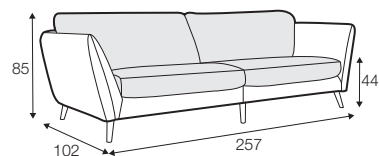

CLS classic

FC fixed

LCV loose with velcro

modular system

All drawings shown height with leg no. 141A H-14.

armchair

armchair wide

footstool 90x70

2 seater

3 seater

3XL seater divided  
with 2 cushions

3XL seater divided  
with 3 cushions

set 1 right / or left  
2 seater left / or right  
+ chaiselongue right / or left

set 2 right / or left  
3 seater left / or right  
+ chaiselongue wide right / or left

set 3 right / or left  
2 seater left / or right + divan right / or left

set 4 right / or left  
3 seater left / or right + divan right / or left

set 6  
divan left + 2 seater without armrests + divan right

set 7 right / or left  
chaiselongue left / or right + 2 seater without armrests  
+ divan right / or left

set 8 right / or left  
3 seater left / or right + corner 90° no. 1 + 2 seater right / or left