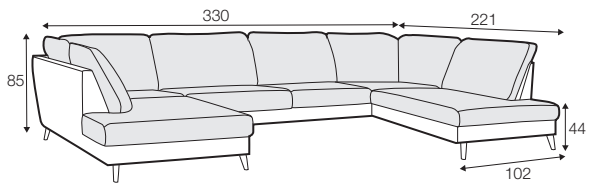

CLS classic

FC fixed

LCV loose with velcro

modular system

All drawings shown height with leg no. 141A H-14.

armchair

armchair wide

footstool 90x70

2 seater

3 seater

3XL seater divided  
with 2 cushions

3XL seater divided  
with 3 cushions

set 1 right / or left  
2 seater left / or right  
+ chaiselongue right / or left

set 2 right / or left  
3 seater left / or right  
+ chaiselongue wide right / or left

set 3 right / or left  
2 seater left / or right + divan right / or left

set 4 right / or left  
3 seater left / or right + divan right / or left

set 6  
divan left + 2 seater without armrests + divan right

set 7 right / or left  
chaiselongue left / or right + 2 seater without armrests  
+ divan right / or left

set 8 right / or left  
3 seater left / or right + corner 90° no. 1 + 2 seater right / or left