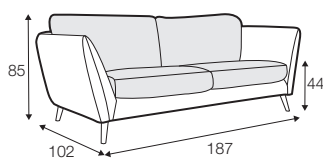

CLS classic

FC fixed

LCV loose with velcro

modular system

All drawings shown height with leg no. 141A H-14.

armchair

armchair wide

footstool 90x70

2 seater

3 seater

3XL seater divided  
with 2 cushions

3XL seater divided  
with 3 cushions

set 1 right / or left  
2 seater left / or right  
+ chaiselongue right / or left

set 2 right / or left  
3 seater left / or right  
+ chaiselongue wide right / or left

set 3 right / or left  
2 seater left / or right + divan right / or left

set 4 right / or left  
3 seater left / or right + divan right / or left

set 6  
divan left + 2 seater without armrests + divan right