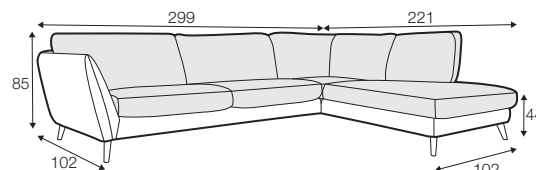

CLS classic

FC fixed

LCV loose with velcro

modular system

All drawings shown height with leg no. 141A H-14.

armchair

armchair wide

footstool 90x70

2 seater

3 seater

3XL seater divided  
with 2 cushions

3XL seater divided  
with 3 cushions

set 1 right / or left  
2 seater left / or right  
+ chaiselongue right / or left

set 2 right / or left  
3 seater left / or right  
+ chaiselongue wide right / or left

set 3 right / or left  
2 seater left / or right + divan right / or left

set 4 right / or left  
3 seater left / or right + divan right / or left

set 6  
divan left + 2 seater without armrests + divan right

set 7 right / or left  
chaiselongue left / or right + 2 seater without armrests  
+ divan right / or left

set 8 right / or left  
3 seater left / or right + corner 90° no. 1 + 2 seater right / or left