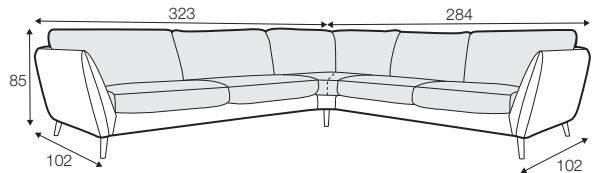

CLS classic

FC fixed

LCV loose with velcro

modular system

All drawings shown height with leg no. 141A H-14.

armchair

armchair wide

footstool 90x70

set 3 right / or left  
2 seater left / or right + divan right / or left

set 4 right / or left  
3 seater left / or right + divan right / or left

set 6  
divan left + 2 seater without armrests + divan right

set 7 right / or left  
chaiselongue left / or right + 2 seater without armrests  
+ divan right / or left

set 8 right / or left  
3 seater left / or right + corner 90° no. 1 + 2 seater right / or left

set 9 right / or left  
3 seater left / or right + corner 90° no. 2  
+ 2 seater right / or left

set 10 left / or right  
chaiselongue left / or right + 2 seater without armrests  
+ corner 90° no. 1 + 2 seater right / or left