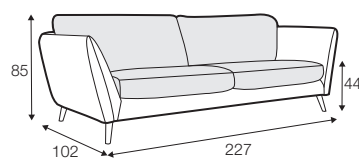

CLS classic

FC fixed

LCV loose with velcro

modular system

All drawings shown height with leg no. 141A H-14.

armchair

armchair wide

footstool 90x70

2 seater

3 seater

3XL seater divided  
with 2 cushions

3XL seater divided  
with 3 cushions

set 1 right / or left  
2 seater left / or right  
+ chaiselongue right / or left

set 2 right / or left  
3 seater left / or right  
+ chaiselongue wide right / or left

set 3 right / or left  
2 seater left / or right + divan right / or left

set 4 right / or left  
3 seater left / or right + divan right / or left

set 6  
divan left + 2 seater without armrests + divan right