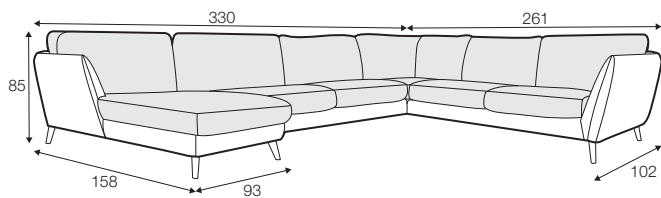

CLS classic

FC fixed

LCV loose with velcro

modular system

All drawings shown height with leg no. 141A H-14.

armchair

armchair wide

footstool 90x70

set 3 right / or left  
2 seater left / or right + divan right / or left

set 4 right / or left  
3 seater left / or right + divan right / or left

set 6  
divan left + 2 seater without armrests + divan right

set 7 right / or left  
chaiselongue left / or right + 2 seater without armrests  
+ divan right / or left

set 8 right / or left  
3 seater left / or right + corner 90° no. 1 + 2 seater right / or left

set 9 right / or left  
3 seater left / or right + corner 90° no. 2  
+ 2 seater right / or left

set 10 left / or right  
chaiselongue left / or right + 2 seater without armrests  
+ corner 90° no. 1 + 2 seater right / or left