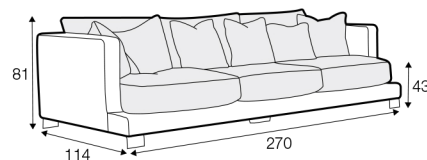

LUX lux

FC fixed

LCV loose with velcro

modular system

All elements are also available without deco cushions.

armchair

footstool 90x80

2 seater

3 seater divided

4 seater divided

set 1

divan left + 2 seater without armrests + divan right

set 2

divan left + 4 seater without armrests + divan right

set 3 right / or left

2 seater left / or right + divan right / or left

2 seater left / or right

2 seater without armrests

4 seater divided left / or right

4 seater divided without armrests

divan right / or left

corner 90°

extra dimensions

depth of seat