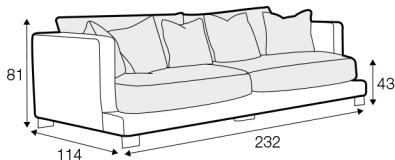

LUX lux

FC fixed

LCV loose with velcro

modular system

All elements are also available without deco cushions.

armchair

footstool 90x80

2 seater

3 seater divided

4 seater divided

set 1

divan left + 2 seater without armrests + divan right

set 2

divan left + 4 seater without armrests + divan right

set 3 right / or left

2 seater left / or right + divan right / or left

2 seater left / or right

2 seater without armrests

4 seater divided left / or right

4 seater divided without armrests

divan right / or left

corner 90°

extra dimensions

depth of seat