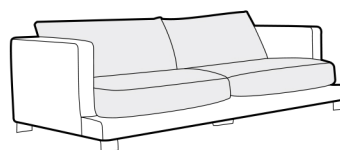

LUX lux

FC fixed

LCV loose with velcro

modular system

All elements are also available without deco cushions.

armchair

footstool 90x80

2 seater

3 seater divided

4 seater divided

set 1

divan left + 2 seater without armrests + divan right

set 2

divan left + 4 seater without armrests + divan right

set 3 right / or left

2 seater left / or right + divan right / or left

set 4 right / or left

4 seater divided left / or right + divan right / or left

set 5

2 seater left + corner 90° + 2 seater right

example without cushions
3 seater divided

modular system

elements of the modular system

2 seater left / or right

2 seater without armrests

4 seater divided left / or right

4 seater divided without armrests

divan right / or left

corner 90°

extra dimensions

depth of seat