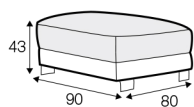

LUX lux

FC fixed

LCV loose with velcro

modular system

All elements are also available without deco cushions.

armchair

footstool 90x80

2 seater

3 seater divided

4 seater divided

set 1

divan left + 2 seater without armrests + divan right

set 2

divan left + 4 seater without armrests + divan right

set 3 right / or left

2 seater left / or right + divan right / or left

2 seater left / or right

2 seater without armrests

4 seater divided left / or right

4 seater divided without armrests

divan right / or left

corner 90°

extra dimensions

depth of seat