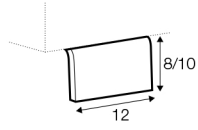

2 seater left / or right

2 seater without armrests

4 seater divided left / or right

4 seater divided without armrests

divan right / or left

corner 90°

extra dimensions

depth of seat

accessories

cushion
40x40

cushion
45x45

legs

no. 07
wood

no. 84
metal chrome,
painted black

BLACKS
of SOPWELL
FURNITURE & INTERIORS
