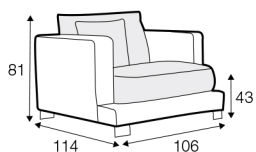

LUX lux

FC fixed

LCV loose with velcro

modular system

All elements are also available without deco cushions.

armchair

footstool 90x80

2 seater

3 seater divided

4 seater divided

set 1

divan left + 2 seater without armrests + divan right

set 2

divan left + 4 seater without armrests + divan right

set 3 right / or left

2 seater left / or right + divan right / or left

2 seater left / or right

2 seater without armrests

4 seater divided left / or right

4 seater divided without armrests

divan right / or left

corner 90°

extra dimensions

depth of seat