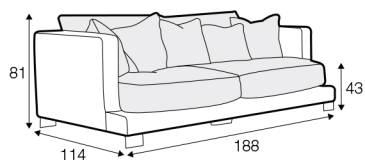

LUX lux

FC fixed

LCV loose with velcro

modular system

All elements are also available without deco cushions.

armchair

footstool 90x80

2 seater

3 seater divided

4 seater divided

set 1

divan left + 2 seater without armrests + divan right

set 2

divan left + 4 seater without armrests + divan right

set 3 right / or left

2 seater left / or right + divan right / or left

2 seater left / or right

2 seater without armrests

4 seater divided left / or right

4 seater divided without armrests

divan right / or left

corner 90°

extra dimensions

depth of seat