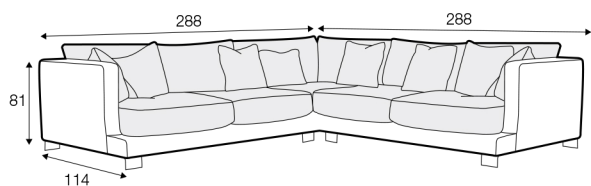

LUX lux

FC fixed

LCV loose with velcro

modular system

All elements are also available without deco cushions.

armchair

footstool 90x80

2 seater

3 seater divided

4 seater divided

set 1

divan left + 2 seater without armrests + divan right

set 2

divan left + 4 seater without armrests + divan right

set 3 right / or left

2 seater left / or right + divan right / or left

set 4 right / or left

4 seater divided left / or right + divan right / or left

set 5

2 seater left + corner 90° + 2 seater right

example without cushions
3 seater divided

modular system

elements of the modular system

2 seater left / or right

2 seater without armrests

4 seater divided left / or right

4 seater divided without armrests

divan right / or left

corner 90°

extra dimensions

depth of seat