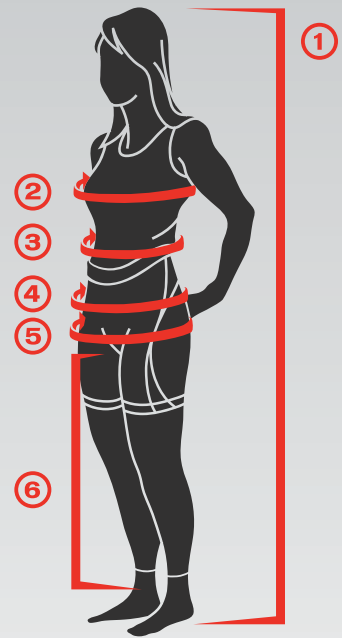

WOMEN'S US SIZING						
	XS	SM	MD	LG	XL	XXL
① HEIGHT	5'3"	5'3" - 5'5"	5'5" - 5'7"	5'7"	5'7"	5'7"
② CHEST	31"-33"	33" - 35"	35.5"-37"	37.5"-39"	39.5"-42.5"	43"-45"
③ WAIST NATURAL WAIST	24"-26"	26.5"-28"	28.5"-30"	30.5"-32"	32.5"-34.5"	35"-37"
④ WAIST FIXED WAIST	29"-30.5"	31"-32.5"	33"-34.5"	35"-37"	37.5"-39.5"	40"-42"
⑤ HIP	35"-36"	36.5"- 38"	38.5"- 40"	40.5"- 42"	42.5"- 44.56"	45"- 47.9"
⑥ INSEAM	27"	27.5"	28"	29"	29"	29"

WOMEN'S INTERNATIONAL SIZING (CM)						
	XS	SM	MD	LG	XL	XXL
① HEIGHT	160	160 - 165	163 - 170	170	170	170
② CHEST	79 - 84	84 - 89	90 - 94	95 - 99	100 - 108	109 - 114
③ WAIST NATURAL WAIST	61 - 66	67 - 71	72 - 76	77 - 81	82 - 88	89 - 94
④ WAIST FIXED WAIST	74 - 77	78 - 83	84 - 88	89 - 94	95 - 100	101 - 106
⑤ HIP	89 - 91	92 - 97	98 - 102	103 - 107	108 - 114	114 - 121
⑥ INSEAM	68	70	71	74	74	74

WOMEN'S SIZING

CHILDREN'S INTERNATIONAL SIZING (CM)					
SIZE/AGE	XS 5/6	S 7/8	M 9/10	L 11/12	XL 12+
HEIGHT	116	125	134	143	152
CHEST	64	68	72	76	80
WAIST	54	58	62	66	70
HIP	68	72	76	80	84