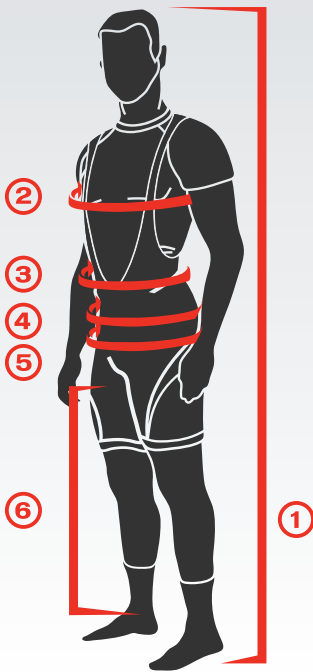

FITTING

FITS TIGHT TO THE BODY, NO LOOSENESS ON THE BODY OR SLEEVES. ENGINEERED TO ARTICULATE WITH AN AGGRESSIVE RIDING POSITION.

FITS CLOSE BUT NOT TIGHT TO THE BODY. ENGINEERED TO BE A COMFORTABLE RIDING POSITION.

RELAXED FIT. ENGINEERED TO GIVE YOU FREEDOM OF MOVEMENT WHERE YOU NEED IT.

MEN'S US SIZING

		XS	SM	MD	LG	XL	XXL
①	HEIGHT	--	5'7"- 5'9"	5'9"- 5'11"	5'11"- 6'1"	6'1"- 6'3"	6'1"- 6'3"
②	CHEST	--	35"- 37.5"	38"- 40.5"	41"- 44.5"	45"- 48.5"	49"- 51"
③	WAIST NATURAL WAIST	--	28"- 30.5"	31"- 32.5"	33"- 34.5"	35"- 37.5"	38"- 40"
⑤	HIP	--	36"- 37.5"	38"- 40"	40.5"- 43"	43.5"- 46"	46.5"- 48"
⑥	INSEAM	--	28.5"	29.5"	30.5"	31.5"	32.5"

MEN'S US SIZING

		30	32	34	36	38	40	42
④	PANTS WAIST	29"-30.5"	31"-32.5"	33"-34.5"	35"-36.5"	37"-38.5"	39"-41"	41.5"-43"
	HIP	34"-35.5"	36"- 37.5"	38"- 39.5"	40"- 41.5"	42"- 43.5"	44"- 46"	46.5"- 48"

MEN'S INTERNATIONAL SIZING (CM)

		XS	SM	MD	LG	XL	XXL
①	HEIGHT	--	170 - 175	175 - 180	180 - 185	185 - 191	185 - 191
②	CHEST	--	89 - 95	97 - 103	104 - 113	114 - 123	124 - 130
③	WAIST NATURAL WAIST	--	71 - 77	79 - 83	84 - 88	89 - 95	97 - 102
⑤	HIP	--	91 - 95	97 - 102	103 - 109	110 - 117	118 - 122
⑥	INSEAM	--	72	75	77	80	83

MEN'S INTERNATIONAL SIZING (CM)

		30	32	34	36	38	40	42
④	PANTS WAIST	74 - 77	79 - 83	84 - 88	89 - 93	94 - 98	99 - 104	105 - 109
	HIP	86 - 90	91 - 95	97 - 100	102 - 105	107 - 110	112 - 117	118 - 122

MEN'S SIZING