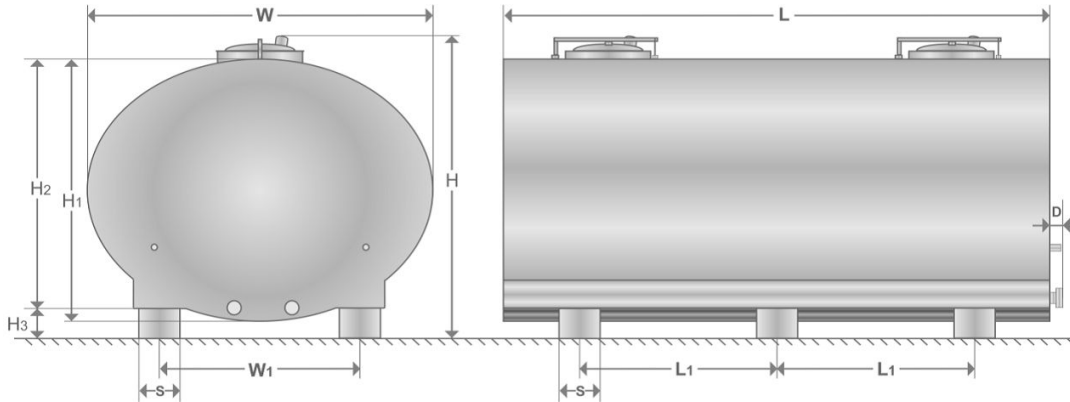

Milkplan Transport Tanks 140 to 1104-gallon

Dimensions/inches										
Item	Tank Size	W	W1	H1	H2	H3	H	L	L1	# of Legs
TT500E	140-gallon	20.9	39.0	23.2	30.1	5.5	41.5	49.2	29.1	4
TT750E	211-gallon	31.5	39.0	23.2	30.1	5.5	41.5	72.0	43.7	4
TT1000E	277-gallon	41.3	52.0	29.9	40.6	5.5	52.0	49.2	31.5	4
TT1000E-2	277-gallon 2 compartments	41.3	39.0	23.2	30.1	5.5	41.5	94.5	32.5	6
TT1500E	417-gallon	62.2	52.0	29.9	40.6	5.5	52.0	72.0	42.9	4
TT1500E-2	417-gallon 2 compartments	62.2	39.0	23.2	30.1	5.5	41.5	139.8	54.9	6
TT2000E	555-gallon	82.7	52.0	29.9	40.6	5.5	52.0	94.5	32.5	6
TT2000E-2	555-gallon 2 compartments	82.7	52.0	29.9	40.6	5.5	52.0	94.5	32.5	6
TT2500E-2	686-gallon 2 compartments	102.4	52.0	29.9	40.6	5.5	52.0	116.1	43.1	6
TT3000E-2	835-gallon 2 compartments	124.4	52.0	29.9	40.6	5.5	52.0	140.2	55.1	6
TT3000E-3	835-gallon 3 compartments	124.4	52.0	29.9	40.6	5.5	52.0	140.2	55.1	6
TT4000E-3	1104-gallon 3 compartments	164.6	52.0	29.9	40.6	5.5	52.0	184.3	69.0	6

*D=3.9

Please add approx. 6" to height and length if purchasing tank with covers over valve & manhole.

Weight/pounds		
Item	Tank Size	Weight (empty)
TT500E	140-gallon	375
TT750E	211-gallon	474
TT1000E	277-gallon	512
TT1000E-2	277-gallon <i>2 compartments</i>	706
TT1500E	417-gallon	728
TT1500E-2	417-gallon <i>2 compartments</i>	772
TT2000E	555-gallon	816
TT2000E-2	555-gallon <i>2 compartments</i>	937
TT2500E-2	686-gallon <i>2 compartments</i>	1169
TT3000E-2	835-gallon <i>2 compartments</i>	1279
TT3000E-3	835-gallon <i>3 compartments</i>	1327
TT4000E-3	1104-gallon <i>3 compartments</i>	1753
CIP System	For all sizes	122