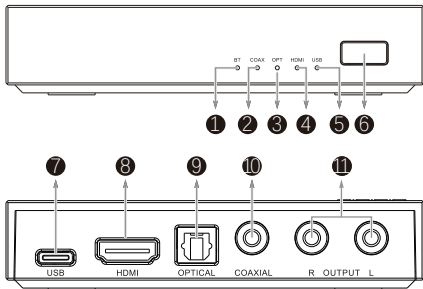

Display Interface and Instructions

1 BT input light	7 USB input
2 Coaxial input light	8 HDMI input
3 Optical input light	9 Optical input
4 HDMI input light	10 Coaxial input
5 USB input light	11 RCA output
6 Power/Input switch button