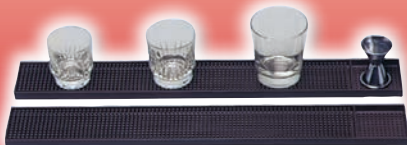

#9011
4¼ x 1¾ in.

#9010
7 x 1½ in.

Bar Organizer

6 compartment organizer. Black only.

#310

Bar Mat

Dark brown or black premium bar mat. Space for jigger included.

#5003 Brown | #5004 Black