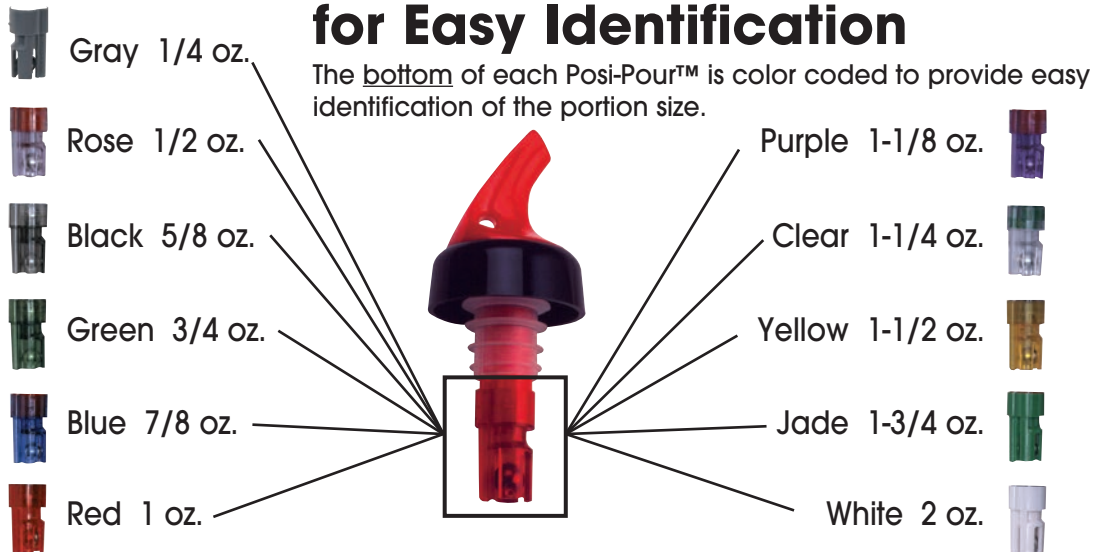

Color Coded Bottoms for Easy Identification

11 Pre-Set Sizes Available

Also available in Metric sizes: 1.5, 2, 2.5, 3, 3.5, 4, 4.5, 5 and 6 CL.