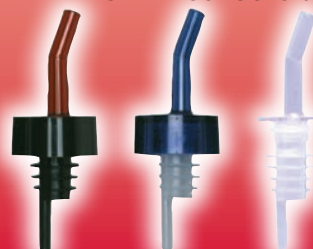

Whiskeypours

With Or Without Collars

Whiskeypours

Size	Order No.
red/black	210A
black/black	210B
clear/black	210C
red/red	210D
green/green	210E
blue/blue	210F

Whiskeypours w/o collar

Size	Order No.
red	211A
clear	211B
black	211C

Order Online at: www.Posi-Pour.com