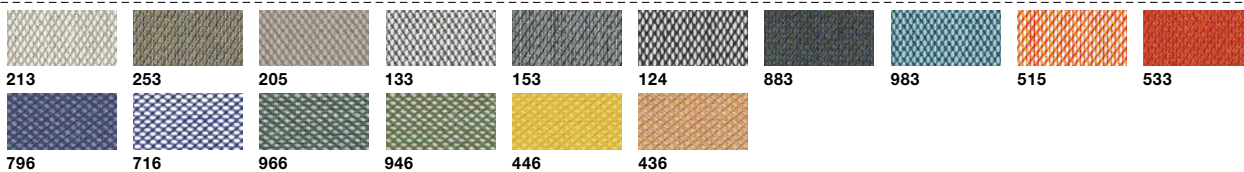

Fabric & Leather Colors

Lives Work Chair

Color Variations

Twill

Twill (Two-toned)

Interlock

Leather

Lives Work Lounge Chair

Color Variations

Twill

Interlock

Leather

Color Variations **kvadrat** (Special Fabric)

Steelcut Trio

Remix

Umami3