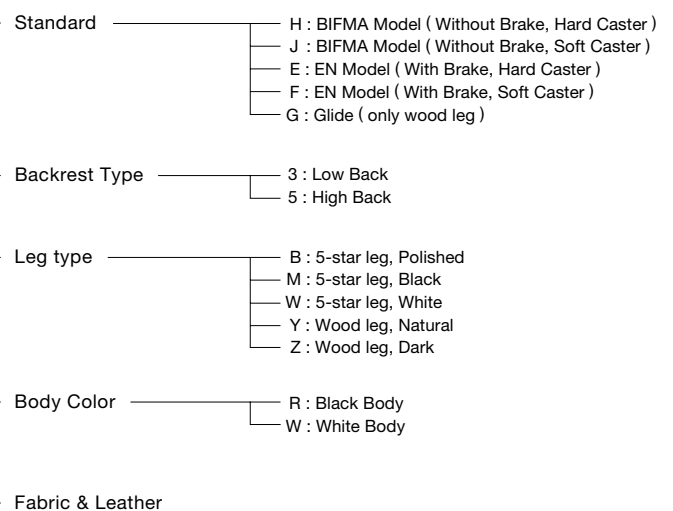

Product Code

High Back 5-Star Leg

Low Back 5-Star Leg

Low Back Wood Leg

CD □ □ □ □ - **F** □ □ □ / **P** □ □ □

Lives Work Chair

Lives Work Lounge Chair

Armrest types

Without Armrest

With Armrest

With Armrest & Tablet

Base types

White Ring Base

Natural Wood Base

Black Ring Base

Dark Wood Base