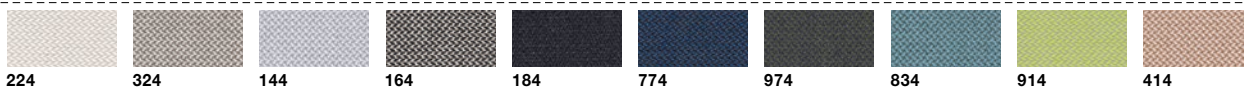

Color Variations **kvadrat** (Special Fabric)

Steelcut Trio

Remix

Umami3

Divina MD

Divina

Revive1

Recheck

※ Only Lives Work Chair

Color Variations **Japan-made** (Special Fabric)

N.C.