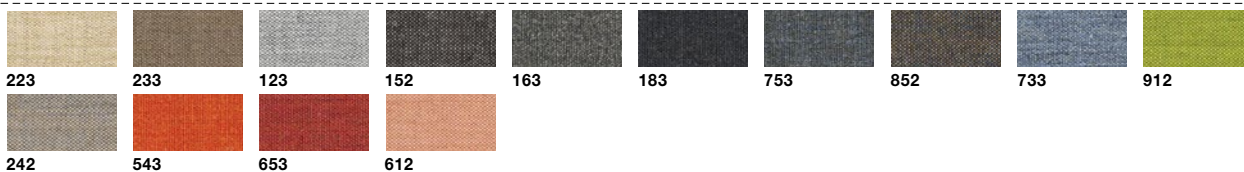

Fabric & Leather Colors

Lives Work Chair

Color Variations

Twill

Twill (Two-toned)

Interlock

Leather

Lives Work Lounge Chair

Color Variations

Twill

Interlock

Leather

Color Variations **kvadrat** (Special Fabric)

Steelcut Trio

Remix

Umami3