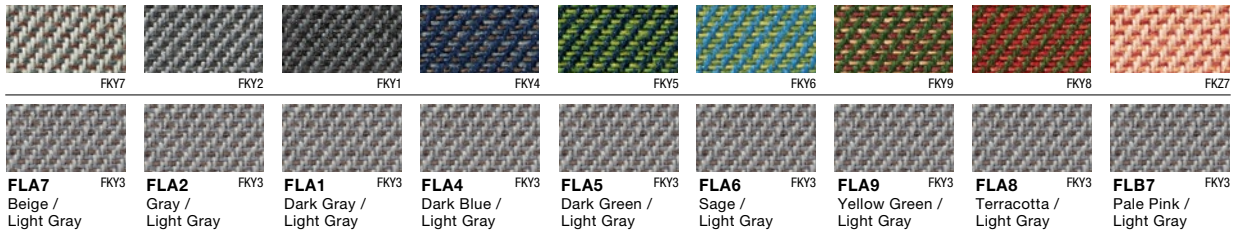

Fabric & Leather Colors

Lives Work Chair

Color Variations

Twill

Twill (Two-toned)

Interlock

Leather

Lives Work Lounge Chair

Color Variations

Twill

Interlock

Leather

Color Variations **kvadrat** (Special Fabric)

Steelcut Trio

Remix

Umami3