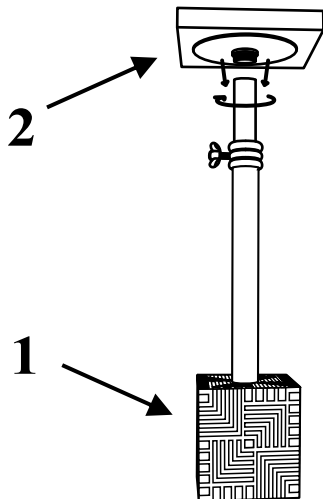

ITEM NAME / NOM D'ITEM: JOSEF SIDE TABLE
ITEM # / NO. ITEM: 109350

PARTS LIST / LISTE DES PIÈCES

(1)

X1

(2)

X1

ASSEMBLY INSTRUCTIONS / INSTRUCTIONS D'ASSEMBLAGE

(I)

Fix the marble top (2)
to the metal frame (1)

(II)

(III)

Adjust the height of
table by the help of
butterfly screw.

Hold the table top and
loose the screw then
adjust the table height
and tight the screw.