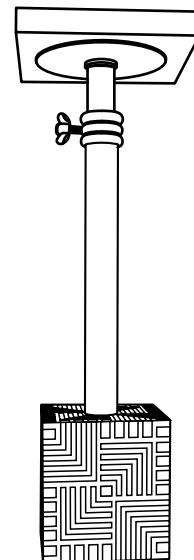

ITEM NAME / NOM D'ITEM: JOSEF SIDE TABLE
ITEM # / NO. ITEM: 109350

PARTS LIST / LISTE DES PIÈCES

(1)

X1

(2)

X1

ASSEMBLY INSTRUCTIONS / INSTRUCTIONS D'ASSEMBLAGE

(I)

Fix the marble top (2)
to the metal frame (1)

(II)

(III)

Adjust the height of
table by the help of
butterfly screw.

Hold the table top and
loose the screw then
adjust the table height
and tight the screw.