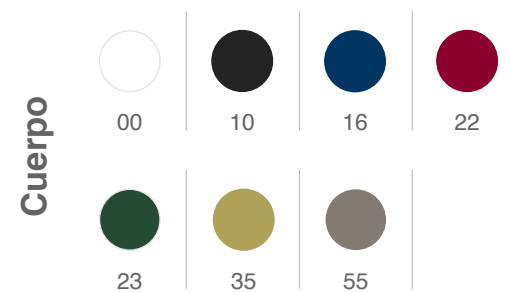

Acabados (Consultar versiones)

Todos los modelos están protegidos por derechos de autor.
Las medidas y colores mostrados son de referencia y puede haber cierta variación.

Otros

4,0 Kg

Uso interno
y externo

6 Piezas

Made in Italy

Materiales

1. 1 Silla de tecno polímero con asiento y respaldo multiperforado.