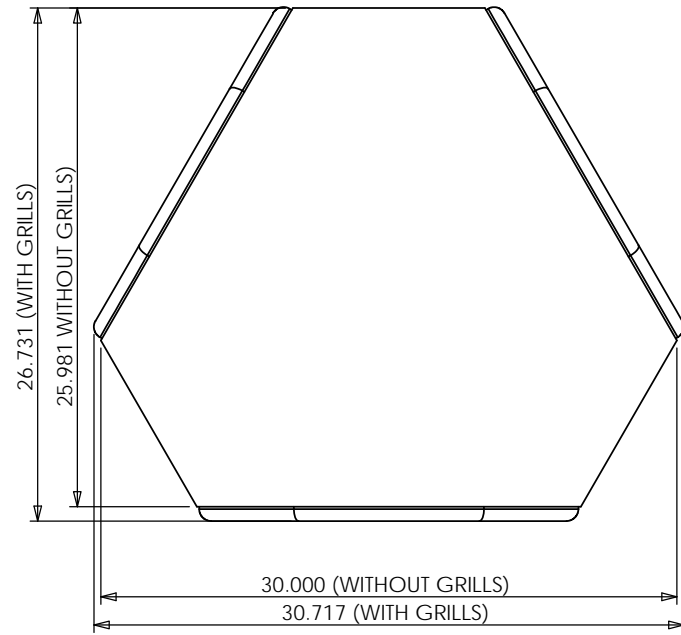

T-18 SUBWOOFER DIMENSIONS

FRONT VIEW

REAR VIEW