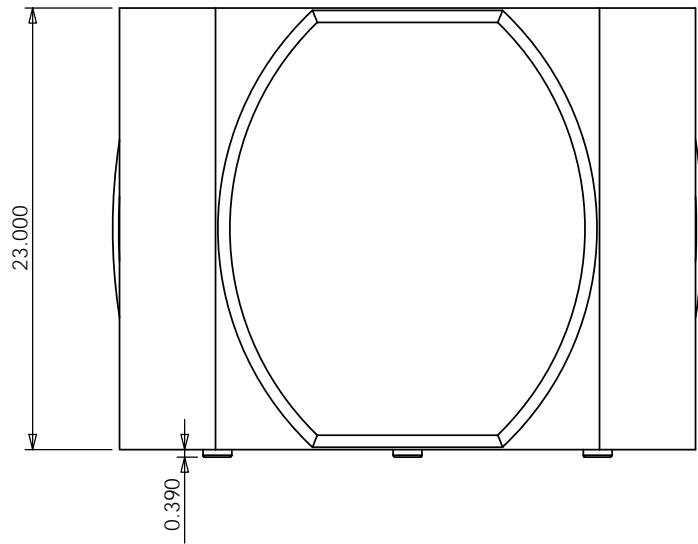

T-18 SUBWOOFER DIMENSIONS

FRONT VIEW

REAR VIEW