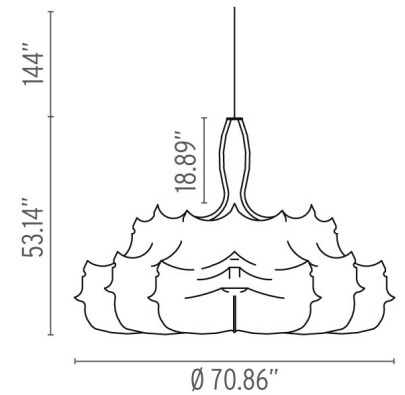

FLOS

Zeppelin S2 - Specification Sheet by Marcel Wanders, 2005

Mounting	Ceiling Pendant
Lamp (Bulb) Description	3 x 150W T-10 Medium Frosted Halogen (Included)
Canopy Dimension	Diameter 6.8" - 3.4" High
Environment	Indoor - Dry Location
Dimming	Phase-cut Dimming / Triac Type
Finish	White
Technical and Product Description	ZEPPELIN suspension lamp providing diffused light. White powder coated internal steel structure sprayed with a unique "cocoon" resin to create the diffuser which is then protected by a transparent sprayed on finish. Transparent polymethylmethacrylate (PMMA) "candles". Faceted crystal globe located at the lower center for a sparkle effect.

Electrical

Voltage	120
Switching	NA
IP Rating	IP20

Physical

Cord Length (inches)	144" - White
Construction Material	Plastic and Steel
Weight	66 lbs

○ FU980509 White

Dimensional Image

Certifications

Lamping (Bulb)