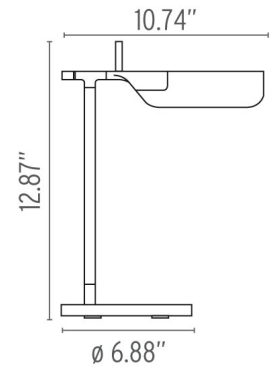

Dimensional Image

Certifications