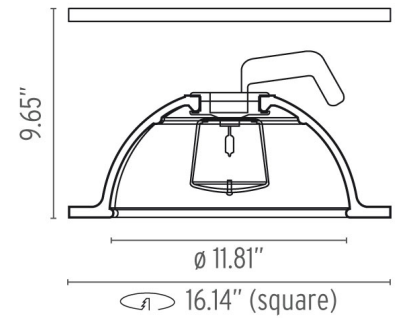

## Skygarden Recessed (12V Halogen) - Specification Sheet by Marcel Wanders, 2009

Mounting	Ceiling
Lamp (Bulb) Description	1 x 50W T4 GY6.35 Halogen (Included)
Environment	Indoor - Dry Location
Dimming	Phase-cut Dimming / Triac Type
Finish	White
Technical and Product Description	SKYGARDEN C recessed ceiling lamp providing diffused lighting. Hemispherical, cast plaster diffuser, painted white inside. Plaster diffuser support in die-cast aluminum alloy. Flashed and blown opal glass diffuser. Frieze in photo-etched and mechanically drawn aisi 304 steel. For non-IC installations only.

### Physical

Construction Material	Plaster, Glass, Stainless steel
Weight	8.8 lbs

○ FU643009 White

### Dimensional Image