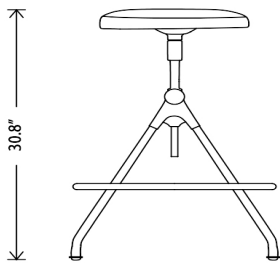

Small Parcel: Small Parcel

Commercially Viable: Commercially viable

Swatch 1: SWDA025

Max. Weight Capacity (Lbs): 352

**Footrest Height (Gas
Lift Compressed -
Cm):** 61

**Footrest Height (Gas
Lift Compressed - In):** 24

**Footrest Height (Gas
Lift Extended - Cm):** 74

**Footrest Height (Gas
Lift Extended - In):** 29

AKRON COUNTER

Dimensions: 22 X 22 X 26-30.8

**Seat Height-Gas Lift
Ext'd** 30.8

**Seat Height-Gas Lift
Compress** 26

Seat Depth 12

Small Parcel: Small Parcel

Commercially Viable: Commercially viable

Swatch 1: SWDA025

← 22" →

← 22" →