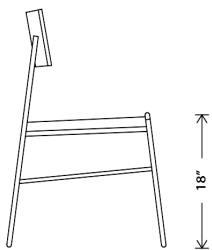

NUEVO

KINK DINING HGDA554

Colour:

JIN GREEN LEATHER
SEAT
BLACK STEEL FRAME

Dimensions: 23.5 X 26.8 X 29.5**Seat Height** 18.3**Seat Depth** 26.8**Seatback Height** 12.3**Next Available Date** 09-05-2020**Po:****Small Parcel:** Small Parcel**Commercially Viable:** Commercially viable**Swatch 1:** SWDA017**Swatch 2:** SWDA020

Glide Material:

440

KINK DINING

Dimensions: 23.5 X 26.8 X 29.5

Seat Height 18.3

Seat Depth 26.8

Seatback Height 12.3

Next Available Date 09-05-2020
Po:

Small Parcel: Small Parcel

Commercially Viable: Commercially viable

Swatch 1: SWDA017

Swatch 2: SWDA020

← 22" →

← 23.5" →