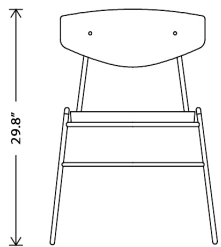

NUEVO

KINK DINING HGDA554

Colour:

JIN GREEN LEATHER
SEAT
BLACK STEEL FRAME

Dimensions: 23.5 X 26.8 X 29.5**Seat Height** 18.3**Seat Depth** 26.8**Seatback Height** 12.3**Next Available Date** 09-05-2020**Po:****Small Parcel:** Small Parcel**Commercially Viable:** Commercially viable**Swatch 1:** SWDA017**Swatch 2:** SWDA020

Glide Material:

440

KINK DINING

Dimensions: 23.5 X 26.8 X 29.5

Seat Height 18.3

Seat Depth 26.8

Seatback Height 12.3

Next Available Date 09-05-2020
Po:

Small Parcel: Small Parcel

Commercially Viable: Commercially viable

Swatch 1: SWDA017

Swatch 2: SWDA020

← 22" →

← 23.5" →