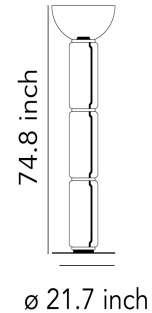

FLOS

Noctambule F3 High Cylinder and Bowl Big Base - Specification Sheet by Konstantin Grcic, 2019

Mounting	Free Standing
Lamp (Bulb) Description	54W 1493lm -2700K - CRI 90
Environment	Indoor - Dry Location
Technical and Product Description	<p>Noctambule, created by renowned designer Konstantin Grcic for FLOS, is an innovative lighting system that comes in an array of artful designs. A transparent hand-blown glass cylinder, surrounded on both top and bottom by discrete LED technology, is the foundation of this product. The fixtures built from these units form columns of light at varying heights that illuminate at the intersection between each module.</p> <p>Configurable as a hanging or standing lamp, Noctambule features additional components that allow for numerous options. The cylindrical body is available at a low and high height, and a dome- or cone-shaped head can be selected if a more direct light source is desired. Dimming capabilities can be configured in the power supply unit within the ceiling rose, or as a pedal-operated panel on the power cord.</p>

 F0266000

Dimensional Image

Electrical

Voltage	100-240V
Switching	Foot Dimmer switch that provide ON-OFF functions and 10-100% light adjustment with memory
IP Rating	IP20

Physical

Cord Length (inches)	78.74"
Construction Material	Die-cast aluminum, Blown crystal
Weight	63.93 lbs