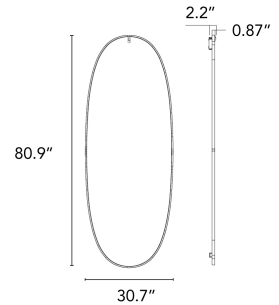

FLOS

La Plus Belle - Specification Sheet by Philippe Starck, 2019

Mounting	Wall
Lamp (Bulb) Description	560 Top LED 58W 5300lm 2700K CRI95
Environment	Indoor - Dry Location
Finish	Aluminum

Electrical

IP Rating	IP20
-----------	------

Physical

Construction Material	Aluminium
Weight	72.31 lbs

FU368164 Aluminum

Dimensional Image

LA PLUS BELLE