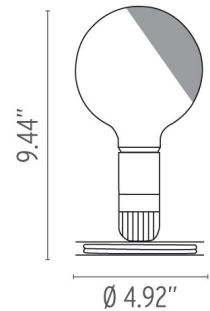

FLOS

Lampadina LED, Orange , White - Specification Sheet by Achille Castiglioni, 1972

Mounting	Table Top
Lamp (Bulb) Description	1 x 2W Lampadina Medium G40 LED 2600K (Included)
Environment	Indoor - Dry Location
Dimming	Not dimmable
Finish	White
Technical and Product Description	LAMPADINA table lamp providing direct and diffused light. Anodized aluminum base serves to contain excess power cord. Clear globe lamp is partially sandblasted to diffuse the light. On/Off switch on lamp-holder.

Electrical

Voltage	120
Switching	on-off switch on socket
IP Rating	IP20

Physical

Cord Length (inches)	90" - Black
Construction Material	Stainless steel
Weight	0.66 lbs

○ FU329909 White

Dimensional Image

Lamping (Bulb)