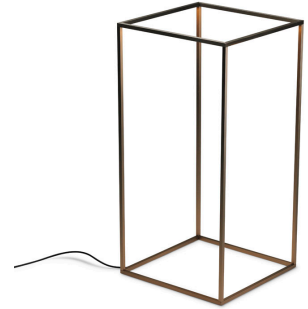

FLOS

Ipnos Outdoor, Bronze - Specification Sheet by Nicoletta Rossi and Guido Bianchi, 2013

Mounting	Free Standing
Lamp (Bulb) Description	196 TOP LED 2700K CRI85 - 15W - 665lm
Environment	Indoor/Outdoor - Wet Locations
Dimming	Not dimmable
Finish	Aluminum Bronze
Technical and Product Description	IPNOS floor lamp providing diffused light. Extruded aluminum frame and anodized in various finishes. LED on the top edges incorporated in the extrusions and protected by transparent PC diffusers. Driver on plug, ON/OFF switch on cord.

Electrical

Voltage	100-240V
Switching	ON/OFF Switch on black cord
IP Rating	IP55

Physical

Cord Length (inches)	315" - Black
Construction Material	Aluminum, Polycarbonate
Weight	1.91 lbs

● FU315046 Aluminum Bronze

Dimensional Image