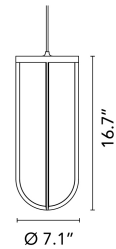

### Physical

---

Supply	LED driver
Construction Material	Aluminum, Glass
Weight	2.8 lbs

● F018D25AU30 Black

### Dimensional Image

IN VITRO SUSPENSION