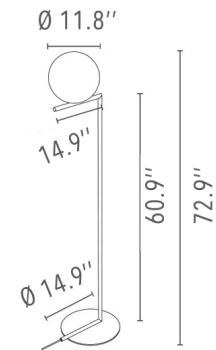

## IC Lights F2, Brass - Specification Sheet by Michael Anastassiades, 2014

Mounting	Free Standing
Lamp (Bulb) Description	1 x 150W T-10 Medium Frosted Halogen (Included)
Environment	Indoor - Dry Location
Dimming	Dimmable
Finish	Brass
Technical and Product Description	<p>The IC Lights F floor lamp is an amazing amalgamation of light and balance. This indoor contemporary floor lamp has a blown opaline glass diffuser and the body is finished with brassed or chrome steel. It also comes with a dimmer on the power chord.</p> <p>This designer floor lamp can be placed in any indoor space and emits a warm diffused light.</p> <p>IC Lights F comes in two models and is available in brass, chrome, black and burgundy finish:</p> <ul style="list-style-type: none"><li>- IC Lights F1: height 53"</li><li>- IC Lights F2: height 73"</li><li>"</li></ul>

### Physical

Cord Length (inches)	94" - Black
Construction Material	Brass, blown glass
Weight	22 lbs

FU317459 Brass

### Dimensional Image