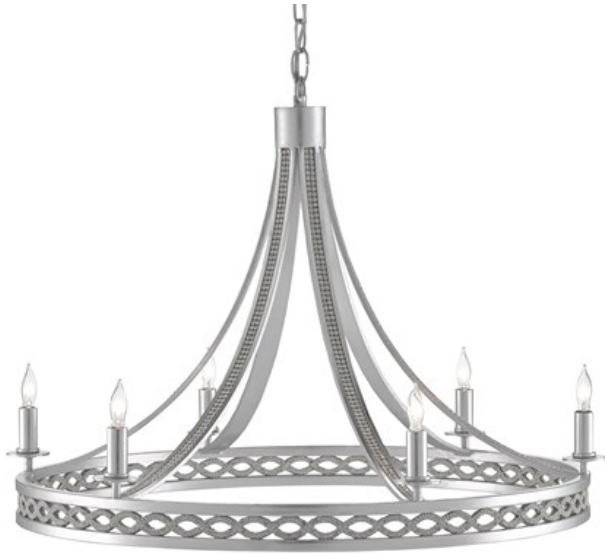

## Gavotte Chandelier

9000-0567

Overall: 32.5"h x 27.25"dia

Finish: Silver Ice

Materials: Wrought Iron/Rhinestone

Availability: as of 5/11/2021 6:39:35 PM

Item Weight: 11.22 lb

Number of Lights: 6

Suggested Bulb: CA Flame Tip

Socket Type: E12

Watts per Socket / Item: 60/360

Our Gavotte Chandelier, made of wrought iron in a silver ice finish, is festooned with rhinestones that make it gleam more resolutely. The silver chandelier has a special design note in its ornamental band that holds six lights, as it has the feel of a pattern that might be found on grosgrain ribbon.