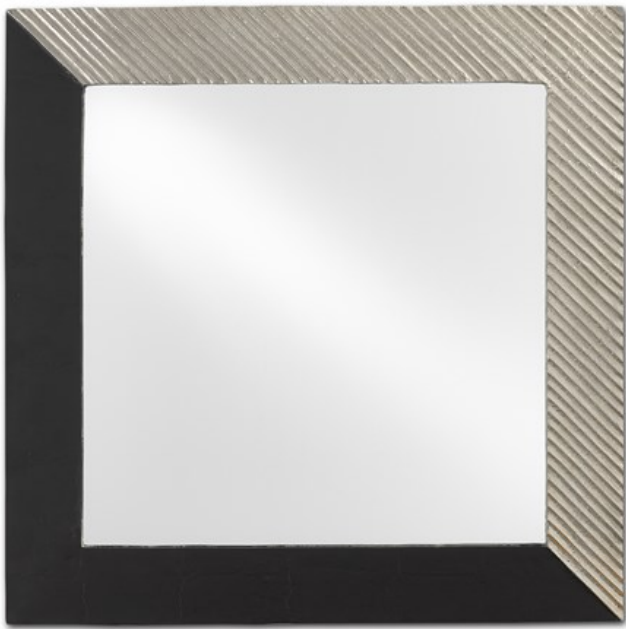

## Calum Silver Square Mirror

1000-0068

Overall: 24.25"h x 24.25"w x 1"d

Finish: Antique Nickel/Matte Black/Mirror

Materials: Cast Aluminum/Glass

Availability: as of 4/27/2021 7:18:06 PM

Item Weight: 17 lb

A study in contrasts, the Calum Silver Square Mirror is made of cast aluminum. The striated half of the black and silver mirror, in an antique nickel finish, contrasts the half of the mirror in a matte black finish. Combined, the two halves make a handsome whole.