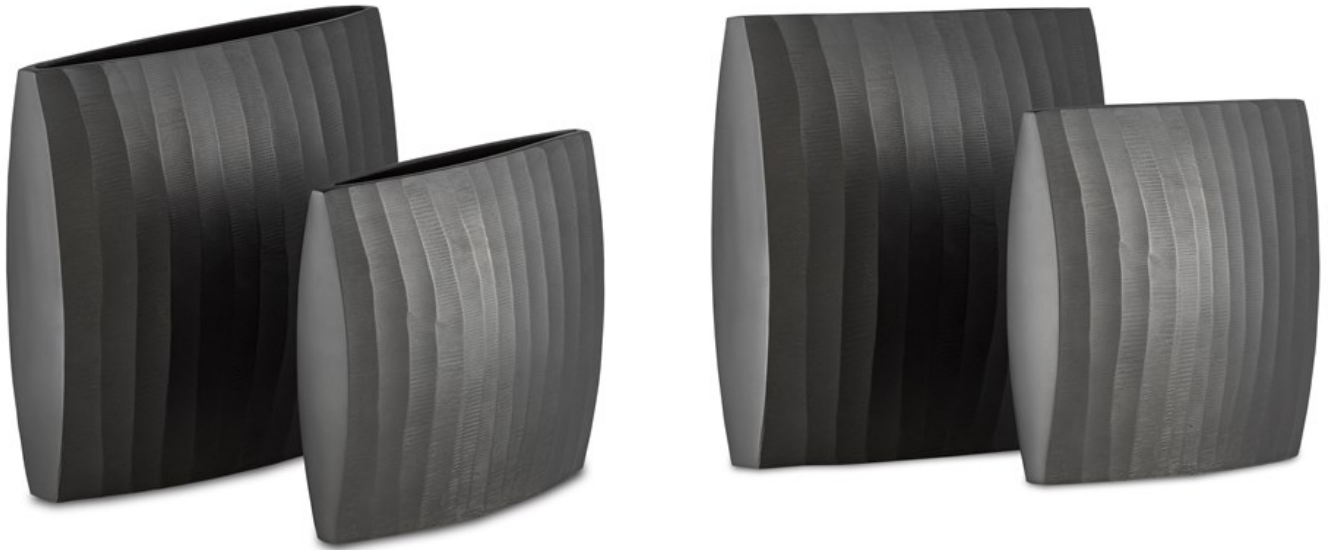

CURREY & COMPANY

Ater Vase Set of 2

1200-0252

Overall: 8, 10"h x 8, 10"w x 3.5, 4.25"d

Finish: Graphite

Materials: Cast Aluminum

Availability: as of 4/21/2021 7:09:49 PM

Item Weight: 6 lb

Made of cast aluminum, the Ater Vase Set looks as if each of the two dark brown vases is carved from wood or stone. Given they are made of metal in a graphite finish makes these seriously sturdy decorative vessels.