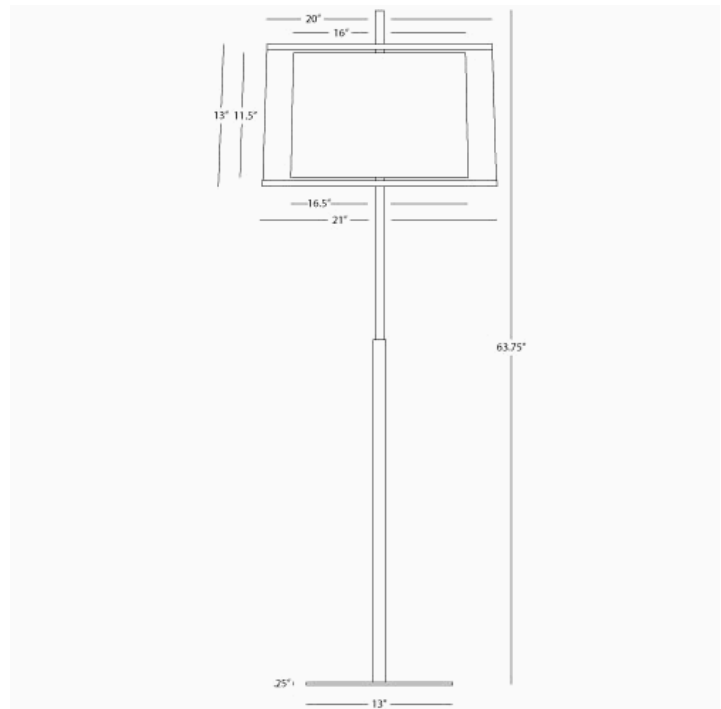

SATURNIA

Z2181

Floor Lamp

1 - 150W Max.

Bulb Type: A

Switch: 3-Way

Deep Patina Bronze Finish over Metal
Bronze Transparent Fabric Exterior Shade w/
Ascot White Fabric Interior Shade

FINISH / SHADE OPTION

S2191 - Stainless Steel Finish

Silver Transparent Fabric

Exterior Shade w/ Ascot White

Interior Shade

Fabric

* *Bestseller*