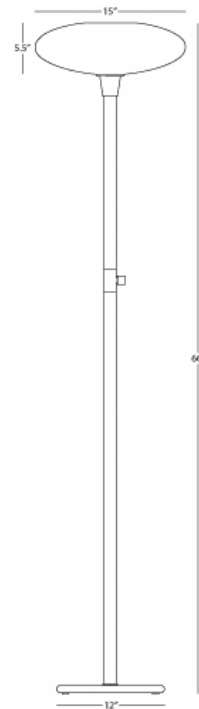

RICO ESPINET
OVO

Z2045
Floor Torchiera

1-150W Max.
Bulb Type: A
Switch: Full Range Dimmer
Deep Patina Bronze over Brass
Frosted White Cased Glass Shade

FINISH OPTION:
2045 - Polished Nickel

** Ships Within 5 Business Days*