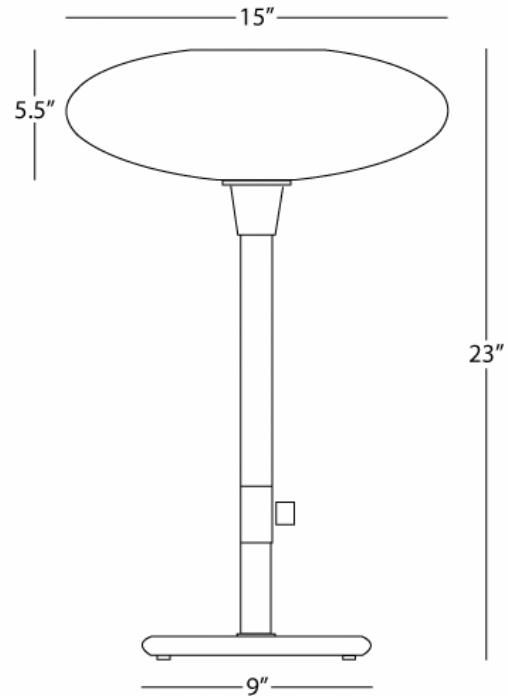

RICO ESPINET
OVO

Z2044
Table Lamp

1-150W Max.
Bulb Type: A
Switch: Full Range Dimmer
Deep Patina Bronze Finish over Metal
Frosted White Cased Glass Shade

FINISH OPTIONS:
2044 - Polished Nickel

** Ships Within 5 Business Days*