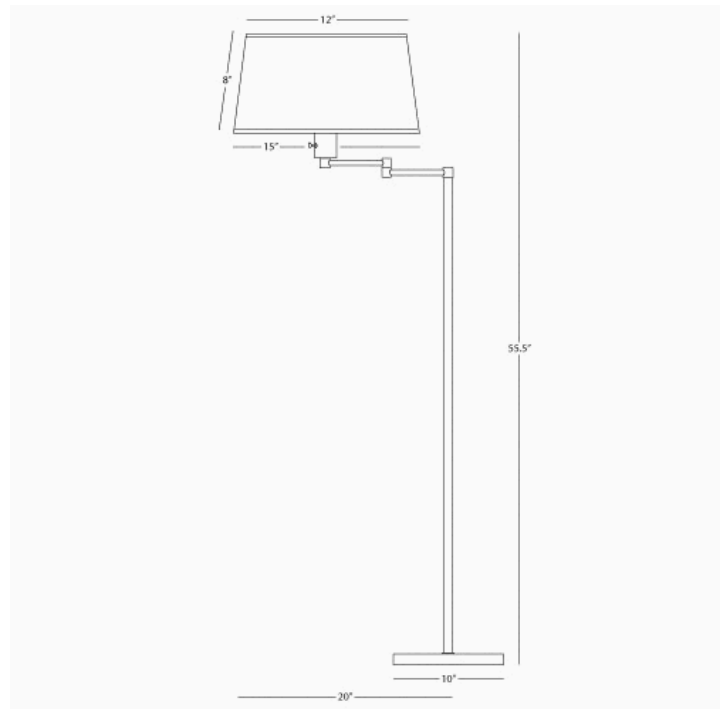

REAL SIMPLE

Z1815

Swing Arm Floor Lamp

1-150W Max.

Bulb Type: A

Switch: 3-Way

Dark Bronze Powder Coat Finish over Steel

Snowflake Fabric Shade w/ Top Diffuser

FINISH / SHADE OPTIONS:

1805 - Stardust White

White Mont Blanc Parchment Shade

1825 - Gunmetal

Snowflake Fabric Shade

1835 - Matte Black

Snowflake Fabric Shade

* Made In The USA