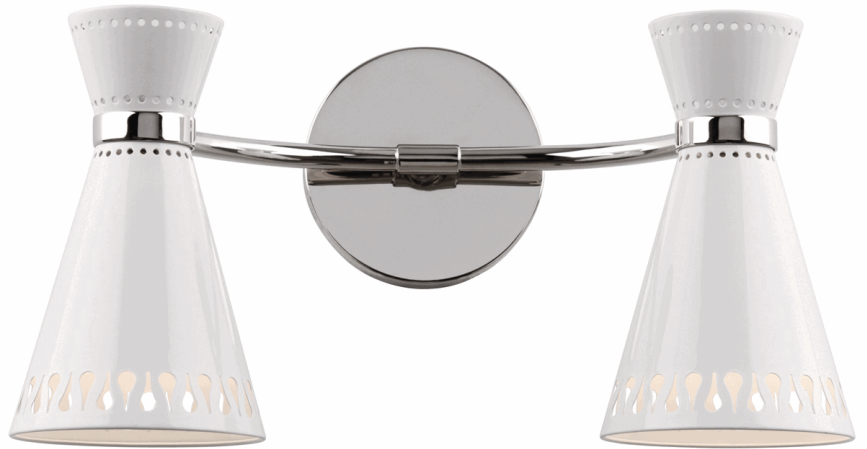

JONATHAN ADLER  
HAVANA

W708  
Double Sconce

2 - 60W Max.  
Bulb Type: A  
Switch: Hi-Lo Line Switch  
24" Cord Cover/ Direct Wire  
Polished Nickel Finish over Steel  
Powder Coat White Metal Shade w/ Perforated  
Design