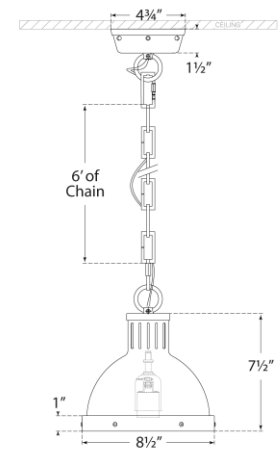

### Hicks Small Pendant

Item # TOB 5068HAB

Designer: Thomas O'Brien

Height: 9.25"

Width: 8.75"

Canopy: 4.75" Round

Finishes: AN, BZ/HAB, HAB, PN

Glass Options: FA

Socket: 2 - E26 Keyless

Wattage: 2 - 60 A

Note: UL Only

Front View