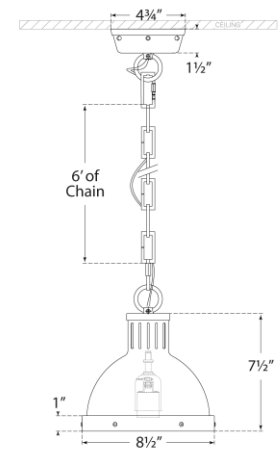

SPEC SHEET

Hicks Small Pendant

Item # TOB 5068AN

Designer: Thomas O'Brien

Height: 9.25"

Width: 8.75"

Canopy: 4.75" Round

Finishes: AN, BZ/HAB, HAB, PN

Glass Options: FA

Socket: 2 - E26 Keyless

Wattage: 2 - 60 A

Note: UL Only

Front View