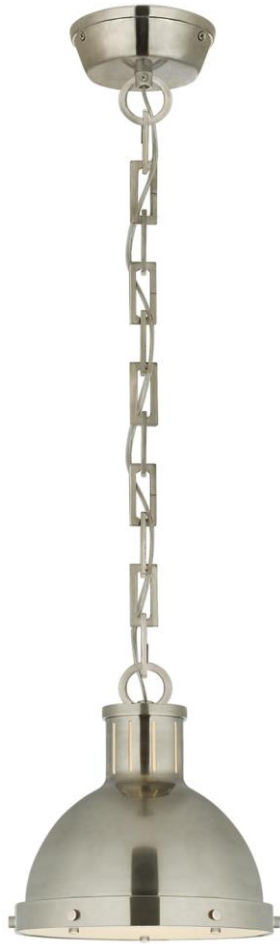

SPEC SHEET

Hicks Small Pendant

Item # TOB 5068AN

Designer: Thomas O'Brien

Height: 9.25"

Width: 8.75"

Canopy: 4.75" Round

Finishes: AN, BZ/HAB, HAB, PN

Glass Options: FA

Socket: 2 - E26 Keyless

Wattage: 2 - 60 A

Note: UL Only

Front View