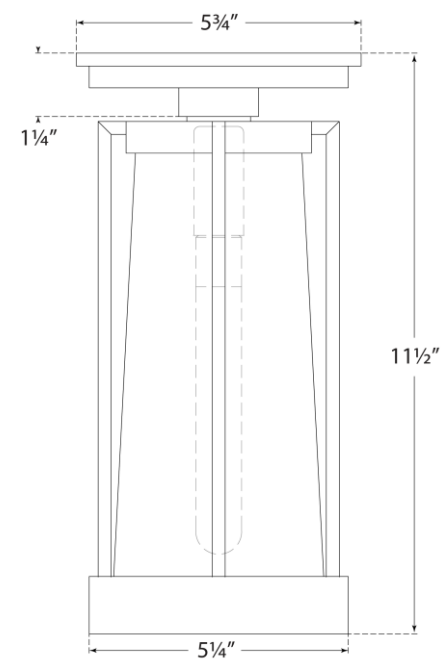

SPEC SHEET

Calix Tall Flush

Item # TOB 4275BZ/HAB-CG

Designer: Thomas O'Brien

Height: 11.5"

Width: 5.25"

Canopy: 5.75" Round

Finishes: BZ/HAB, HAB, PN

Glass Options: CG, WG

Socket: E12 Candelabra

Wattage: 60 C

Front View