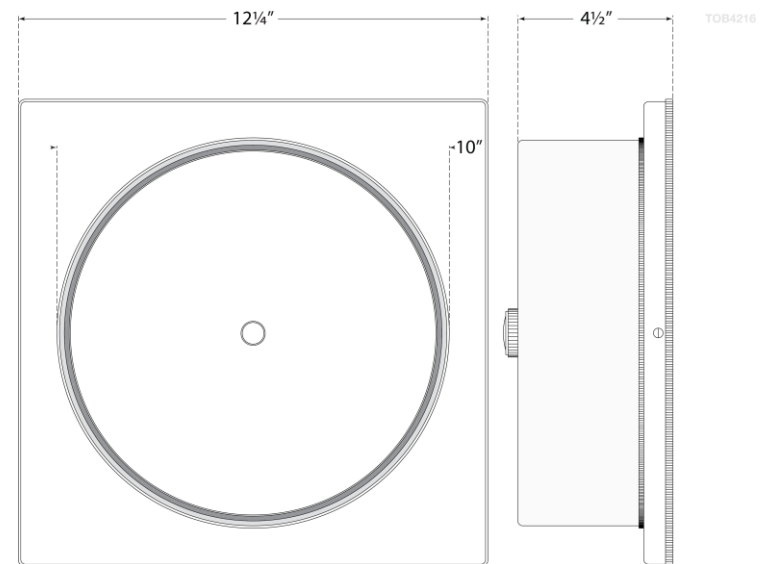

SPEC SHEET

Newhouse Circular Flush Mount

Item # TOB 4216AN-WG

Designer: Thomas O'Brien

Height: 4.5"

Width: 12.25"

Finishes: AN, BZ, HAB, PN

Glass Options: WG

Socket: 2 - E26 Keyless

Wattage: 2 - 60 B

VISUAL COMFORT