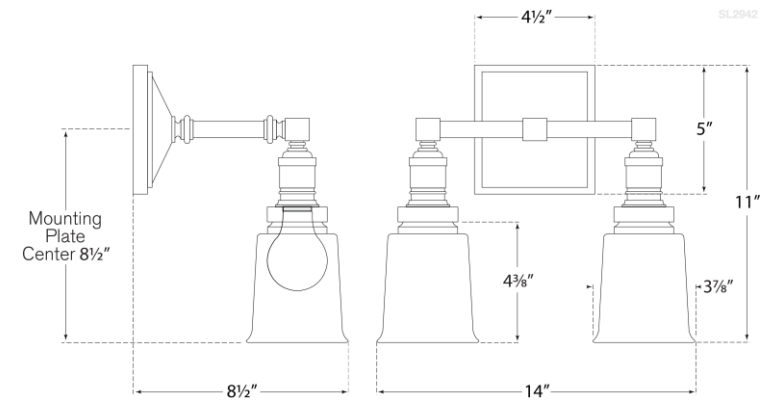

SPEC SHEET

Boston Square Double Light

Item # SL 2942AN-FG

Designer: Chapman & Myers

Height: 11"

Width: 14"

Extension: 8.5"

Backplate: 4.5" x 5" Rectangle

Finishes: AN, BZ, CH, HAB, PN

Glass Options: FG

Socket: 2 - E26 Hi-Lo

Wattage: 2 - 60 B

©EFC DESIGNS

VISUAL COMFORT