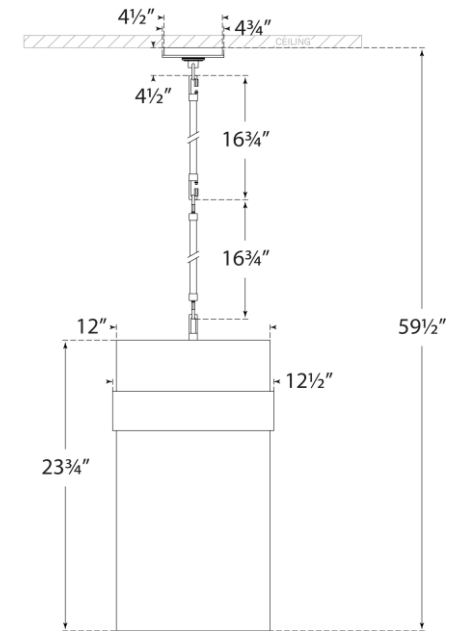

## Presidio Medium Pendant

Item # S 5674BZ-CG

Designer: Ian K. Fowler

O/A Height: 59.5"

Fixture Height: 24.5"

Min. Custom Height: 38"

Width: 12.5"

Canopy: 4.75" Round

Finishes: BZ, HAB, PN

Glass Options: CG

Socket: 4 - E26 Keyless

Wattage: 4 - 40 T

Note: Custom Height Available

Front View