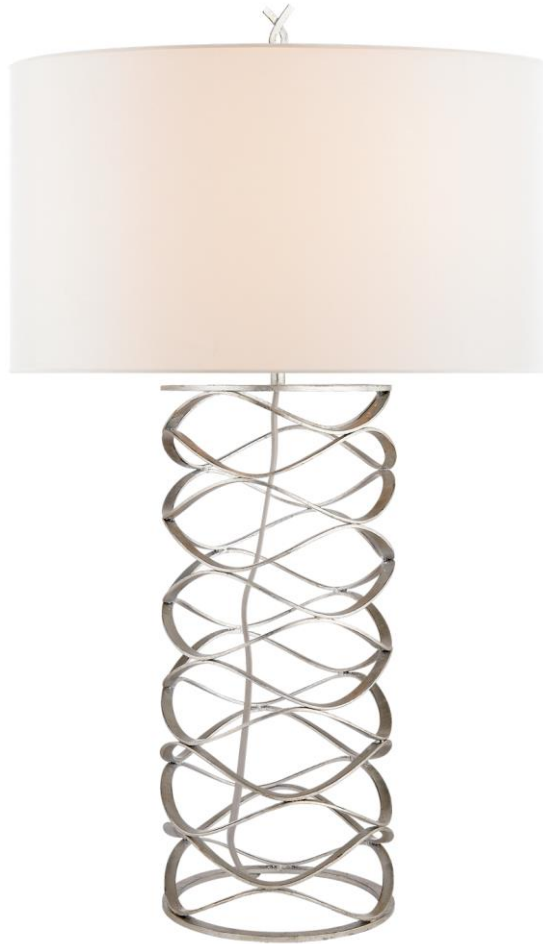

SPEC SHEET

Bracelet Table Lamp

Item # S 3045BSL-L

Designer: Barry Goralnick

Height: 30.25"

Width: 18"

Base: 8" Round

Finishes: AI, BSL, GI

Shade Treatments: L

Shade Details: 18" x 18" x 10"

Socket: E26 Hi-Lo

Wattage: 150 A

Note: French Wired