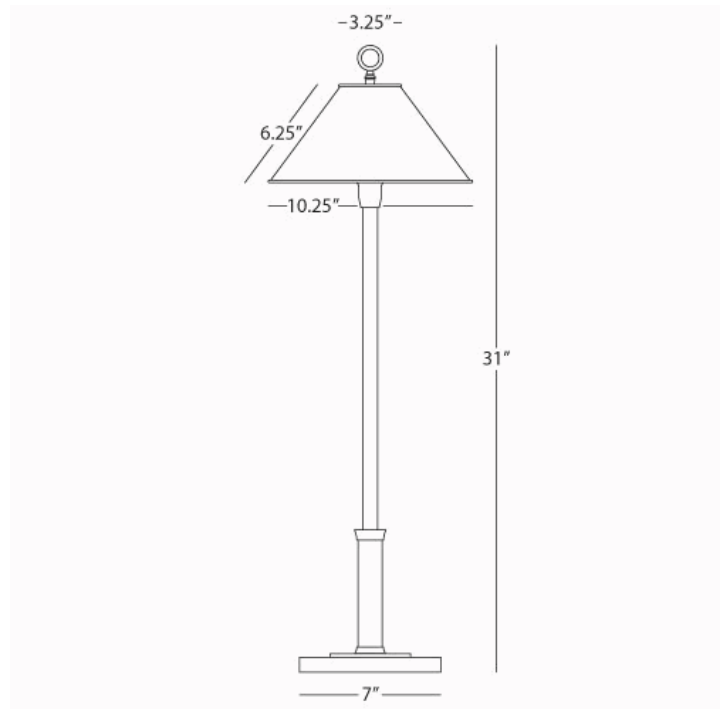

AARON

S703

Buffet Table Lamp

1-60W Max.

Bulb Type: B, Candelabra Base

Switch: Full Range Dimmer Line switch

Dark Antique Nickel Finish

Deep Patina Bronze Accents

Metal Shade

FINISH OPTION:

703 - Warm Brass

Deep Patina Bronze Accents

* Ships Within 2 Business Days