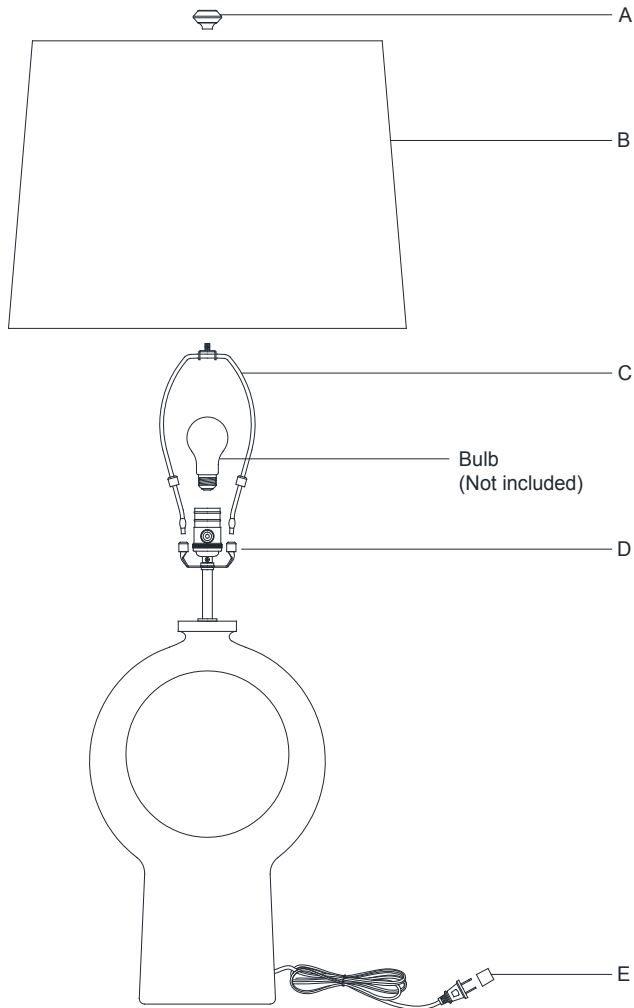

ASSEMBLY INSTRUCTIONS

Nicolae Large Table Lamp

Item # ARN 3615

INSPECT ITEM CAREFULLY BEFORE ATTEMPTING TO INSTALL. IF THERE IS ANY DAMAGE OR OBVIOUS DEFECT. DO NOT INSTALL.

ITEM MAY NOT BE RETURNED ONCE IT HAS BEEN INSTALLED.

NOTE: CAREFULLY UNPACK EACH PIECE IN TOP LAYER OF PACKING PRIOR TO REMOVING. RETAIN ALL PACKING MATERIAL UNTIL INSPECTION AND INSTALLATION ARE FINAL.

1. Carefully remove all parts from the box.
2. Install harp (C) onto the saddle (D).
3. Place shade (B) to the harp (C) and secure with finial (A).
4. Insert bulb (not included) into the socket.
5. Remove protective plug cover (E) from the plug.
6. Plug into a proper electrical outlet and test the fixture.
7. Installation is complete.