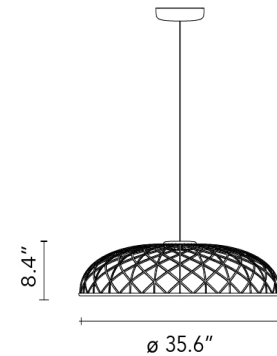

Every single luminous element is powered by special micro-connectors located at the top of the dome and is covered with a two-tone mesh, while the side facing the inside of the dome is always white in order to allow for optimal light emission from the LED module.

The fixture is fitted with a built-in balancing system at the top of the dome which helps adjust its balance, making it perfectly stable. The bottom of the dome is completed by an aluminum ring that keeps the dome's entire structure in place through a simple snap-fit system.

Cord Length (inches)	106 "
Construction Material	Aluminium, Recycled and recyclable fabric
Weight	9.04 lbs

F6392003 Blue Tormaline

Dimensional Image

Certifications