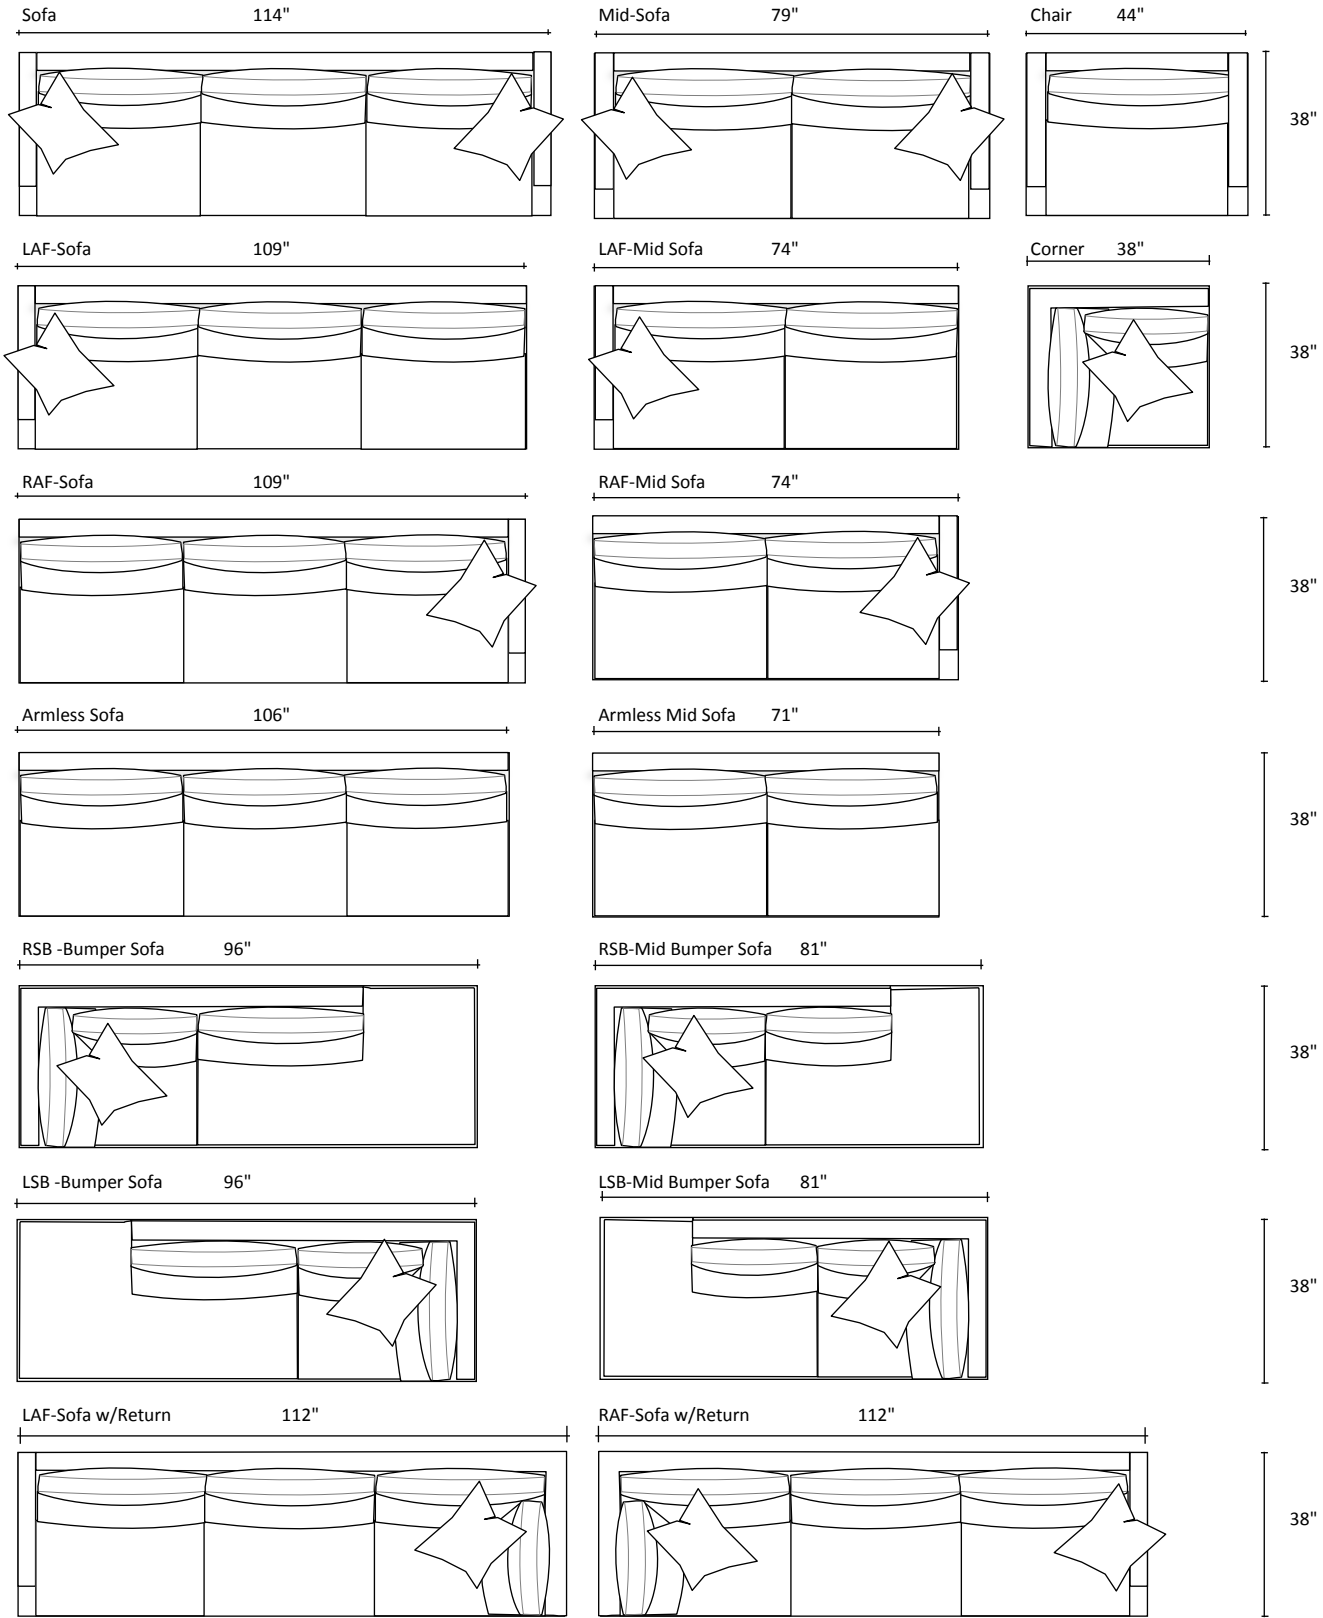

Andrew

NATHAN ANTHONY®

□ = 6" x 6"

Andrew

NATHAN ANTHONY®

□ = 6" x 6"

LAF-Mid Sofa & RSB -Bumper Sofa
112"

LAF-Mid Sofa & RAF-Sofa w/Return
112"

LSB-Mid Bumper Sofa & RAF-Sofa
147"

LSB-Mid Bumper Sofa , Armless Mid Sofa & RSB -Bumper Sofa
147"