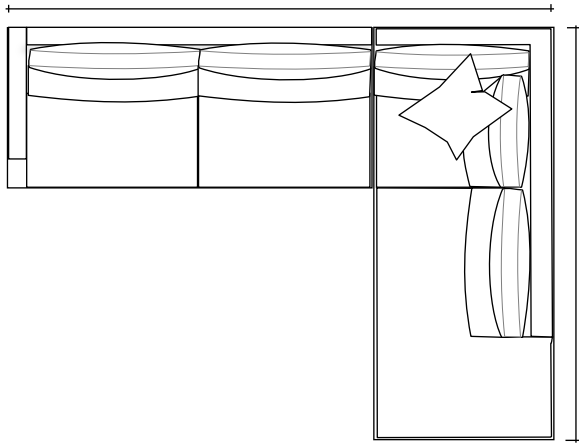

Andrew

NATHAN ANTHONY®

□ = 6" x 6"

Andrew

NATHAN ANTHONY®

□ = 6" x 6"

LAF-Mid Sofa & RSB -Bumper Sofa
112"

LAF-Mid Sofa & RAF-Sofa w/Return
112"

LSB-Mid Bumper Sofa & RAF-Sofa
147"

LSB-Mid Bumper Sofa , Armless Mid Sofa & RSB -Bumper Sofa
147"