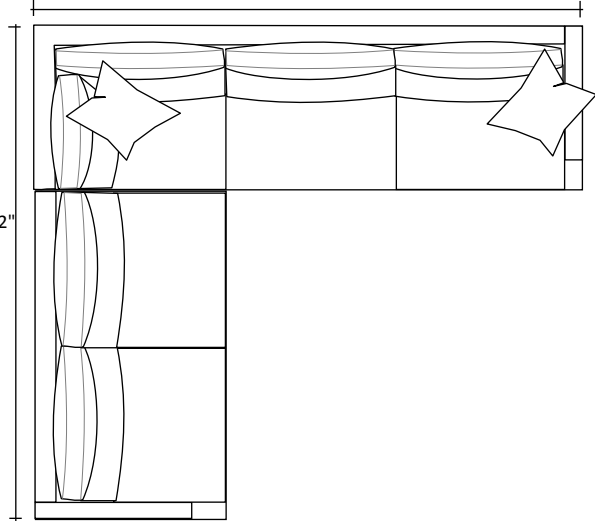

Andrew

NATHAN ANTHONY®

□ = 6" x 6"

Andrew

NATHAN ANTHONY®

□ = 6" x 6"

LAF-Mid Sofa & RSB -Bumper Sofa
112"

LAF-Mid Sofa & RAF-Sofa w/Return
112"

LSB-Mid Bumper Sofa & RAF-Sofa
147"

LSB-Mid Bumper Sofa , Armless Mid Sofa & RSB -Bumper Sofa
147"