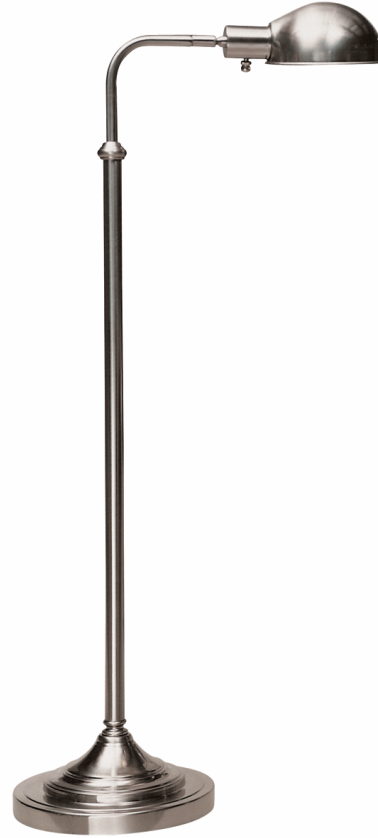

KINETIC

B1505BRC

Adjustable Pharmacy Task Floor Lamp

1-60W. Max.

Bulb Type: A

Switch: Hi-Lo Dimming

Brushed Chrome Finish

Metal Shade

FINISH OPTIONS:

1505 - Antique Brass

Z1505DBZ - Deep Patina Bronze

* Ships Within 2 Business Days