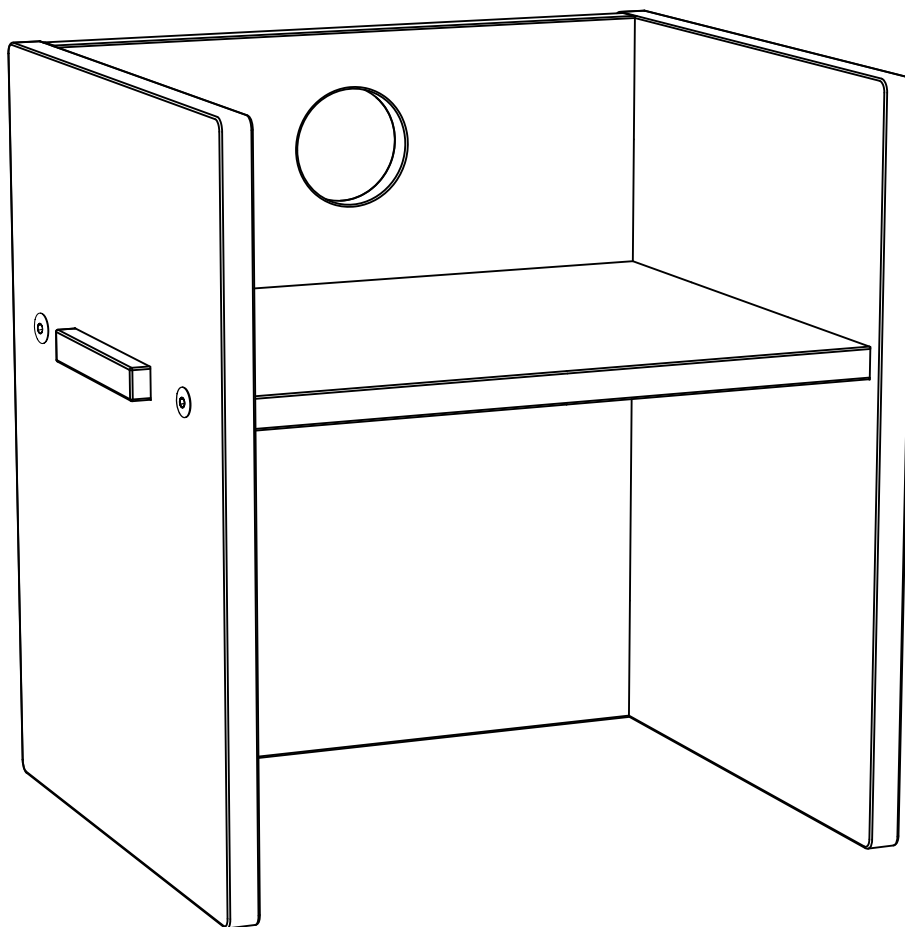

Assembly Instructions

Arca Chair

ENG

Thank you very much for purchasing Arca Chair – The chair that is functional for each family member. For safety reasons, you should read the assembly instructions carefully before assembling this product.

IMPORTANT! Save this information for further reference. Must be read carefully.

The Arca Chair has a perfect size for the children's room. With the simple lines and soft surface, the chair can also be used as a stool when the children wants to participate in the happy kitchen, in the bedroom as a nightstand or in the living room as a side table. The Arca Chair is made of high quality oak and is produced in Europe. The chair comes flat packed and is easy to assemble. In order to achieve a long life of your wooden furniture, we recommend that you maintain the wood furniture with follow-up treatments.

VIGTIGT! Gem denne til fremtidig brug. Skal læses omhyggeligt.

Arca stolen har en perfekt størrelse til børneværelset. Med de rene linjer og bløde overflade kan stolen også bruges som skammel når børnene vil deltage i det glade køkken, i soveværelset som natbord eller i stuen som sidebord. Arca chair er udarbejdet i Egetræ af høj kvalitet, og er produceret i Europa. Stolen kommer flatpacked, og er nem at samle. For at opnå en lang levetid på sit træmøbel, anbefaler vi at man vedligeholder træmøblet med opfølgende behandlinger.