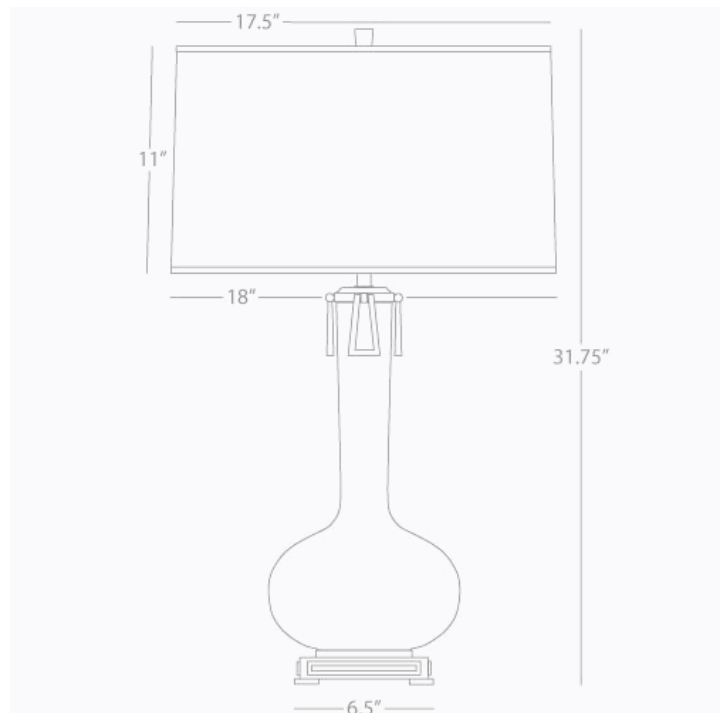

ATHENA

AM992

Table Lamp

1-150W Max.

Bulb Type: A

Switch: Hi-Lo Dimming

Amethyst Glazed Ceramic

Cast Metal Base and Ring Details

Aged Brass Finish

Open Weave Heather Linen Shade

COLOR OPTIONS:

See Athena Table for Color Options

* Ships Within 5 Business Days

* Made In The USA