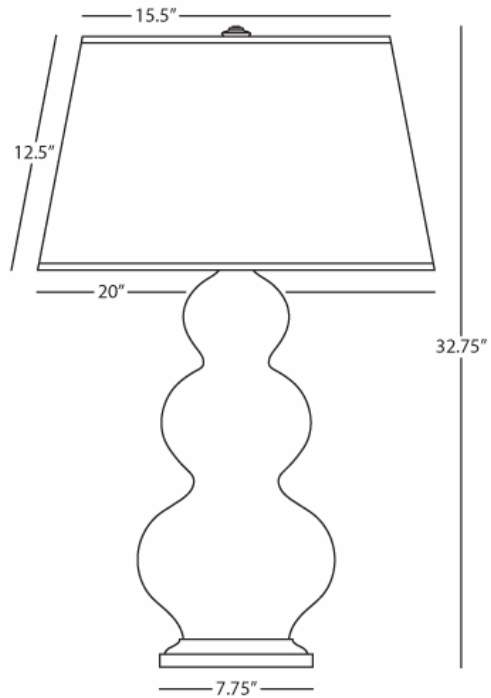

TRIPLE GOURD

353X

Table Lamp

1 - 150W Max.

Bulb Type: A

Switch: 3 - Way

Apple Glazed Ceramic

Antique Silver Finished Accents

Pearl Dupioni Fabric Shade

See Triple Gourd Table for Color / Base / Shade
Options

* *Made In The USA*