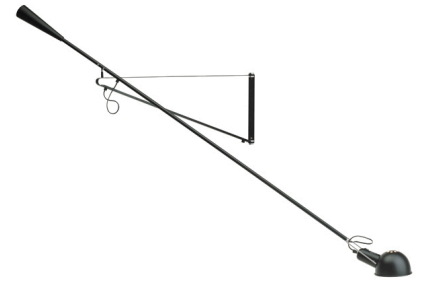

## 265, Black - Specification Sheet by Paolo Rizzatto, 1973

Mounting	Ceiling and Wall
Lamp (Bulb) Description	1 x 9W A19 2700K Medium Base Frosted LED
Environment	Indoor - Dry Location
Dimming	Dimmable
Finish	Black
Technical and Product Description	265 wall lamp providing direct light. Lamp head rotates 360-degrees so light can be aimed in various directions. Painted steel body, adjustable arm and reflector. Chrome-plated brass reflector support. Cast iron tapered counterweight. On/Off switch on socket holder. Plug in power cord (length 80").

### Electrical

Voltage	120
Switching	ON/OFF Switch on the reflector head
IP Rating	IP20

### Physical

Cord Length (inches)	80" - Black
Construction Material	Steel
Weight	13.2 lbs

● AU030030 Black