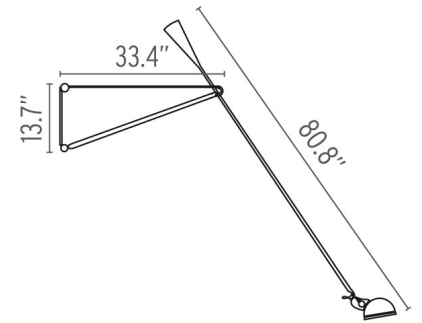

## 265, Black - Specification Sheet by Paolo Rizzatto, 1973

Mounting	Ceiling and Wall
Lamp (Bulb) Description	1 x 9W A19 2700K Medium Base Frosted LED
Environment	Indoor - Dry Location
Dimming	Dimmable
Finish	Black
Technical and Product Description	265 wall lamp providing direct light. Lamp head rotates 360-degrees so light can be aimed in various directions. Painted steel body, adjustable arm and reflector. Chrome-plated brass reflector support. Cast iron tapered counterweight. On/Off switch on socket holder. Plug in power cord (length 80").

### Physical

Cord Length (inches)	80" - Black
Construction Material	Steel
Weight	13.2 lbs

● AU030030 Black

### Dimensional Image