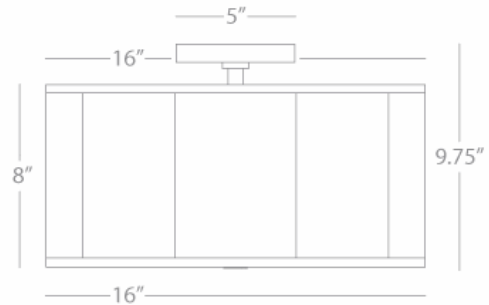

AXIS

2139

16" Semi-Flush Mount

2 - 100W Max.

Bulb Type: A

Direct Wire

Aged Brass Finish

Scalloped Fondine Fabric Shade w/ Black
Contrasting Trim

15" Dia. White Acrylic Diffuser

FINISH / SHADE OPTION

D2139 - Blackened Antique Nickel

Ascot White Shade w/

Black Contrasting Trim

* *Bestseller*

* *Ships Within 5 Business Days*