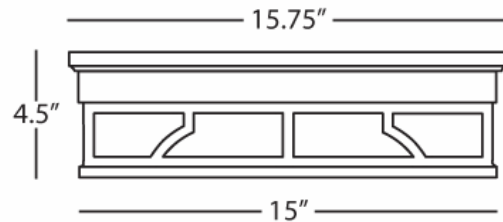

ADDISON

1543

Flush Mount

2-60W Max.

Bulb Type: A

Direct Wire

Patina Nickel Finish

White Glass Shade Panels

FINISH OPTION:

1573 - Weathered Brass

* U.L. Rated for Damp Conditions

* Ships Within 2 Business Days