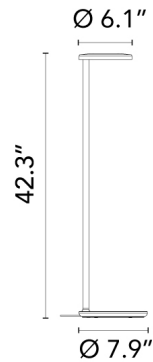

FLOS

Oblique Floor, White, 8W, 750lm, 2700K, CRI 90 - Specification Sheet by Vincent Van Duysen, 2022

Mounting	Free Standing
Lamp (Bulb) Description	LED 8W, 750lm, 2700K, CRI 90
Environment	Indoor - Dry Location
Finish	White
Technical and Product Description	Floor lamp that, thanks to its innovative patented lens, offers asymmetrical light distribution and excellent visual comfort. Its shape, height and dimensions are consistent with the functionality of the product, which provides excellent reading or companion lighting while keeping the light source invisible to the user

Electrical

Voltage	24
IP Rating	IP20

Physical

Cord Length (inches)	98.40" Black
Construction Material	Die Cast Aluminum, Methacrylate
Weight	7.16 lbs

○ 09.8220.DY White

Dimensional Image

Certifications